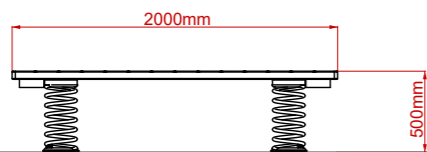

Play Trail: Wobble Board

Product Description:

Wobble Board

INSPIRE PLAY

Plan View

Side View

End View

Product Specification:

Dimensions: L: 2.00m W: 0.30m H: 0.50m
Age Range: 3+ years
Play Type: Active
Free Fall Height: 0.50m
Free Space Required: L: 5.00m W: 3.30m

Safety Surfacing Area: 15.6m²
Assembly: Installation Required
Mass of Heaviest Part: kg
Dimensions of Largest Part: L: 2.00m W: 0.30m
Conformity to EN1176: Yes