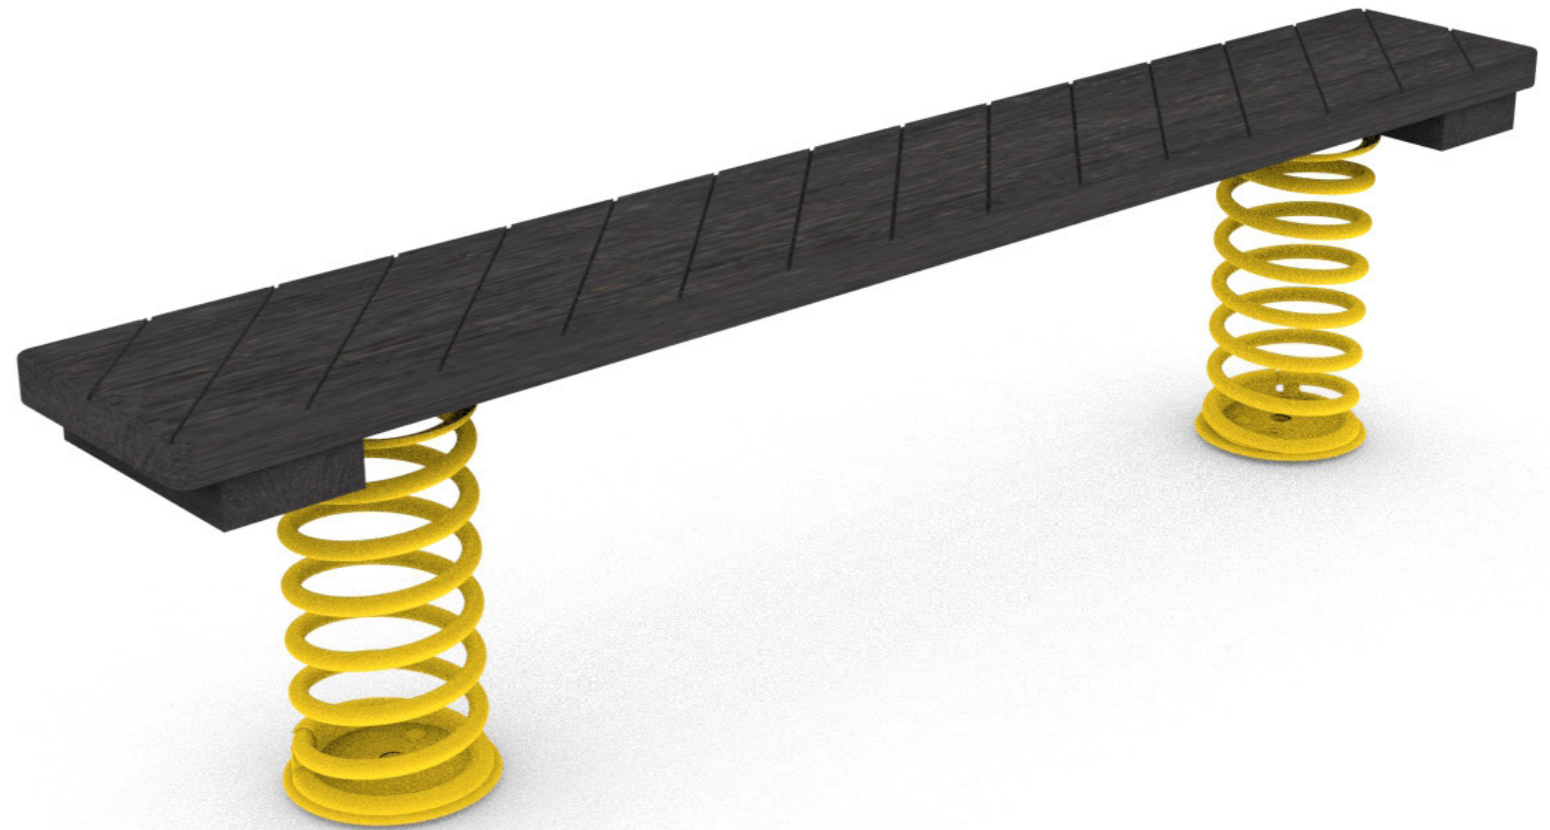

Play Trail: Wobble Board

Product Description:

Wobble Board

INSPIRE PLAY

Plan View

Side View

End View

Product Specification:

Dimensions: L: 2.00m W: 0.30m H: 0.50m
Age Range: 3+ years
Play Type: Active
Free Fall Height: 0.50m
Free Space Required: L: 5.00m W: 3.30m

Safety Surfacing Area: 15.6m²
Assembly: Installation Required
Mass of Heaviest Part: kg
Dimensions of Largest Part: L: 2.00m W: 0.30m
Conformity to EN1176: Yes