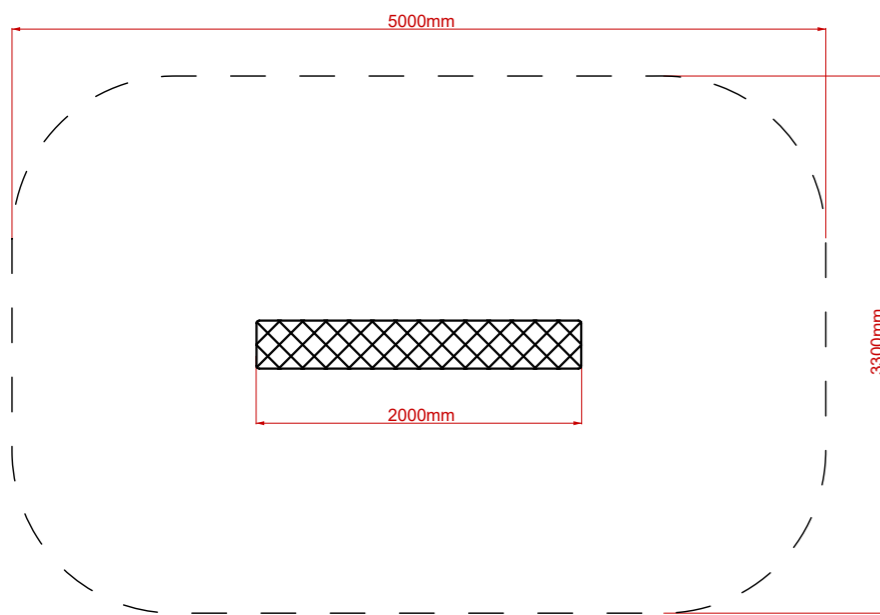

Play Trail: Wobble Board

Product Description:

Wobble Board

INSPIRE PLAY

Plan View

Side View

End View

Product Specification:

Dimensions: L: 2.00m W: 0.30m H: 0.50m
Age Range: 3+ years
Play Type: Active
Free Fall Height: 0.50m
Free Space Required: L: 5.00m W: 3.30m

Safety Surfacing Area: 15.6m²
Assembly: Installation Required
Mass of Heaviest Part: kg
Dimensions of Largest Part: L: 2.00m W: 0.30m
Conformity to EN1176: Yes