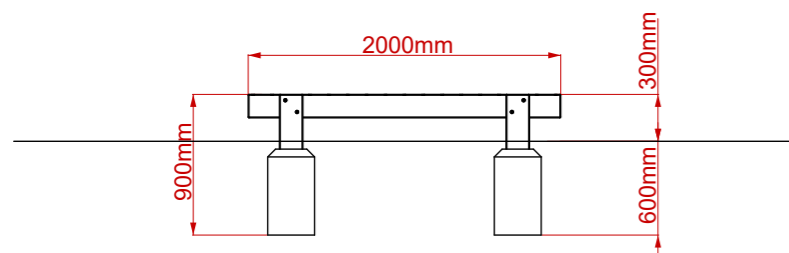

## Product Description:

Balance Beam

**INSPIRE PLAY**

Plan View

Side View

End View

## Product Specification:

**Dimensions:** L: 2.00m W: 0.20m H: 0.30m  
**Age Range:** 3+ years  
**Play Type:** Active  
**Free Fall Height:** 0.30m  
**Free Space Required:** L: 5.00m W: 3.10m

**Safety Surfacing Area:** 13.5m<sup>2</sup>  
**Assembly:** Installation Required  
**Mass of Heaviest Part:** kg  
**Dimensions of Largest Part:** L: 2.00m W: 0.15m  
**Conformity to EN1176:** Yes