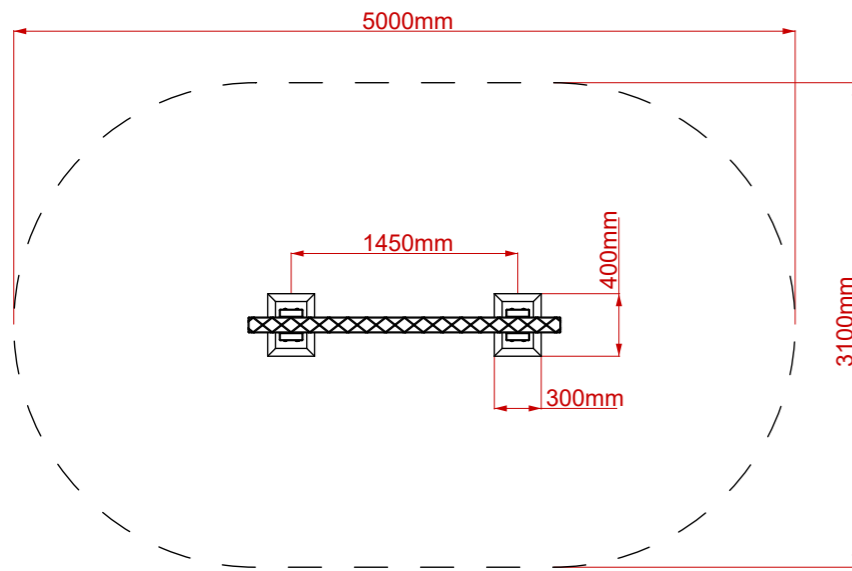

# Play Trail: Balance Beam

## Product Description:

Balance Beam

**INSPIRE PLAY**

Plan View

Side View

End View

## Product Specification:

**Dimensions:** L: 2.00m W: 0.20m H: 0.30m  
**Age Range:** 3+ years  
**Play Type:** Active  
**Free Fall Height:** 0.30m  
**Free Space Required:** L: 5.00m W: 3.10m

**Safety Surfacing Area:** 13.5m<sup>2</sup>  
**Assembly:** Installation Required  
**Mass of Heaviest Part:** kg  
**Dimensions of Largest Part:** L: 2.00m W: 0.15m  
**Conformity to EN1176:** Yes