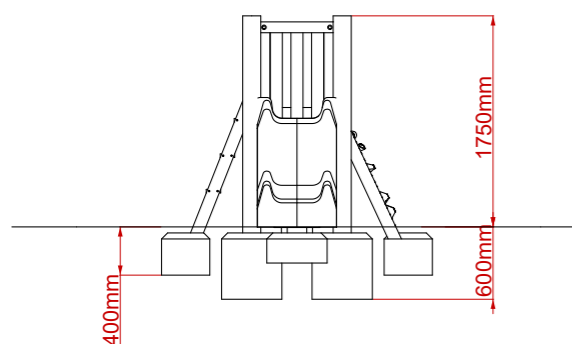

Activity Tower: 90

Product Description:

Activity Tower, 0.90m High, Rockwall Climber, Ladder & HDPE Slide.

INSPIRE PLAY

Plan View

Side View

End View

Product Specification:

Dimensions: L: 2.53m W: 1.68m H: 1.75m
Age Range: 3+ years
Play Type: Active
Free Fall Height: 0.90m
Free Space Required: L: 5.80m W: 4.68m

Safety Surfacing Area: 23.8m²
Assembly: Installation Required
Mass of Heaviest Part: kg
Dimensions of Largest Part: L: 2.35m W: 0.15m
Conformity to EN1176: Yes