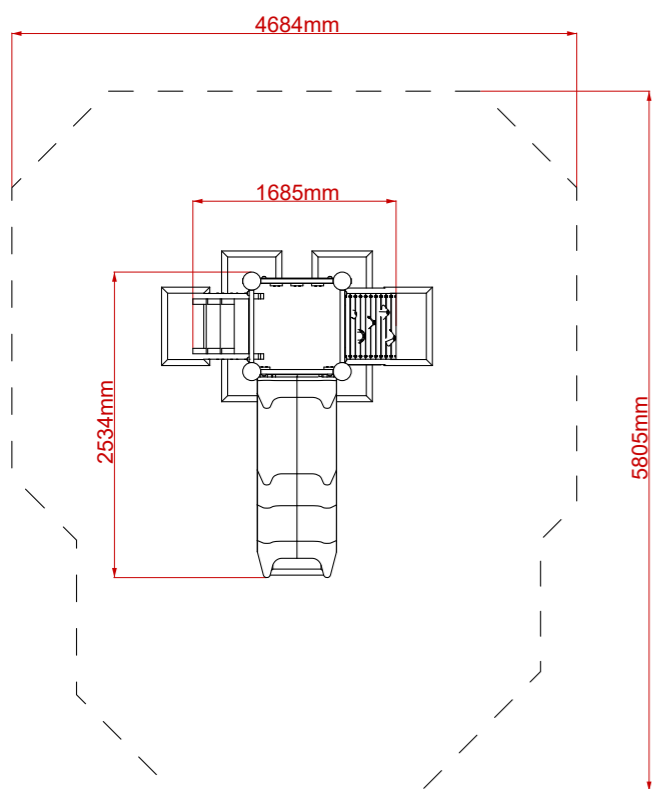

Activity Tower: 90

Product Description:

Activity Tower, 0.90m High, Rockwall Climber, Ladder & HDPE Slide.

INSPIRE PLAY

Plan View

Side View

End View

Product Specification:

Dimensions: L: 2.53m W: 1.68m H: 1.75m
Age Range: 3+ years
Play Type: Active
Free Fall Height: 0.90m
Free Space Required: L: 5.80m W: 4.68m

Safety Surfacing Area: 23.8m²
Assembly: Installation Required
Mass of Heaviest Part: kg
Dimensions of Largest Part: L: 2.35m W: 0.15m
Conformity to EN1176: Yes