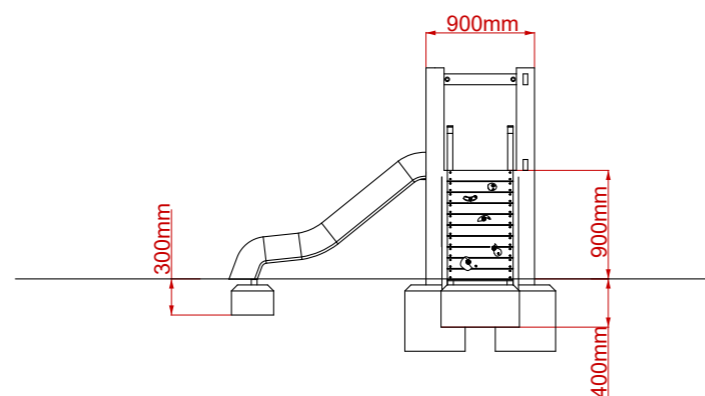

Activity Tower: 90

Product Description:

Activity Tower, 0.90m High, Rockwall Climber, Ladder & HDPE Slide.

INSPIRE PLAY

Plan View

Side View

End View

Product Specification:

Dimensions: L: 2.53m W: 1.68m H: 1.75m
Age Range: 3+ years
Play Type: Active
Free Fall Height: 0.90m
Free Space Required: L: 5.80m W: 4.68m

Safety Surfacing Area: 23.8m²
Assembly: Installation Required
Mass of Heaviest Part: kg
Dimensions of Largest Part: L: 2.35m W: 0.15m
Conformity to EN1176: Yes