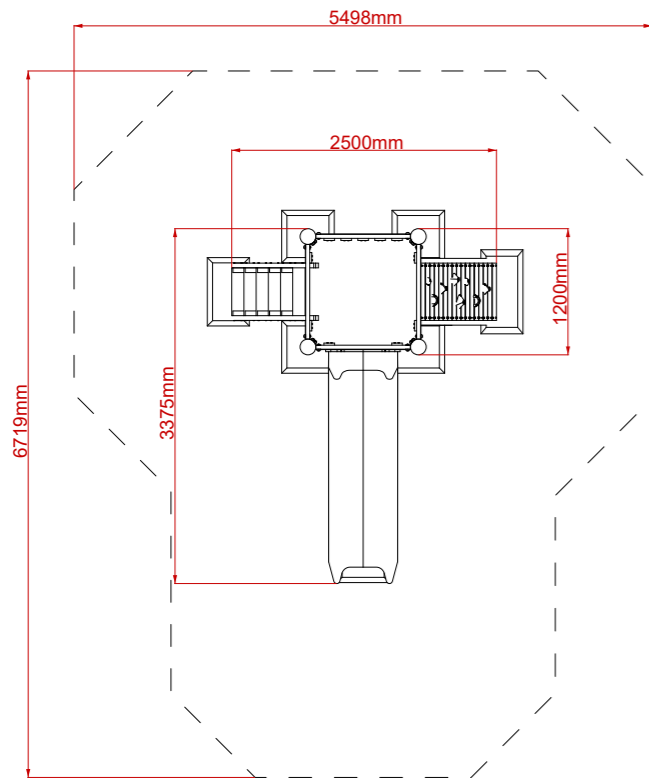

Activity Tower: 150

Product Description:

Activity Tower, 1.5m High, Rockwall Climber, Ladder & HDPE Slide.

INSPIRE PLAY

Plan View

Side View

End View

Product Specification:

Dimensions: L: 3.37m W: 2.50m H: 2.40m
Age Range: 5+ years
Play Type: Active
Free Fall Height: 1.50m
Free Space Required: L: 6.71m W: 5.50m

Safety Surfacing Area: 29m²
Assembly: Installation Required
Mass of Heaviest Part: kg
Dimensions of Largest Part: L: 3.20m W: 0.15m
Conformity to EN1176: Yes