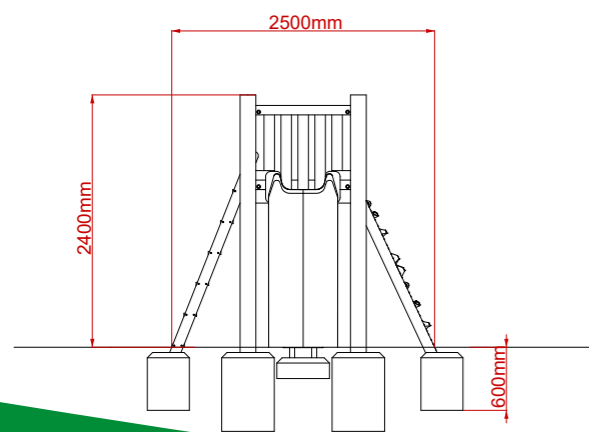

Activity Tower: 150

Product Description:

Activity Tower, 1.5m High, Rockwall Climber, Ladder & HDPE Slide.

INSPIRE PLAY

Plan View

Side View

End View

Product Specification:

Dimensions: L: 3.37m W: 2.50m H: 2.40m
Age Range: 5+ years
Play Type: Active
Free Fall Height: 1.50m
Free Space Required: L: 6.71m W: 5.50m

Safety Surfacing Area: 29m²
Assembly: Installation Required
Mass of Heaviest Part: kg
Dimensions of Largest Part: L: 3.20m W: 0.15m
Conformity to EN1176: Yes