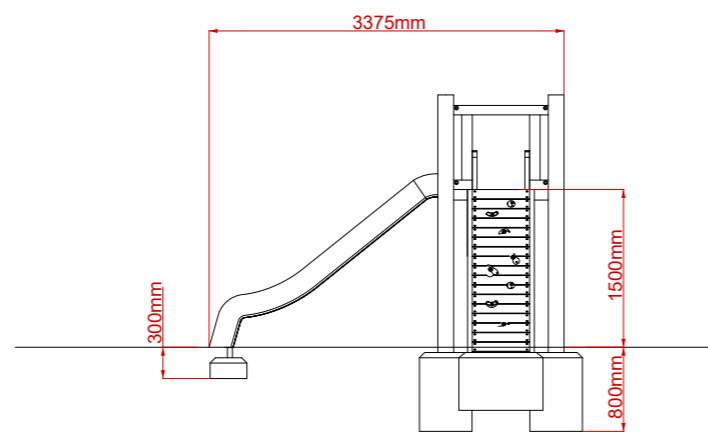

Activity Tower: 150

Product Description:

Activity Tower, 1.5m High, Rockwall Climber, Ladder & HDPE Slide.

INSPIRE PLAY

Plan View

Side View

End View

Product Specification:

Dimensions: L: 3.37m W: 2.50m H: 2.40m
Age Range: 5+ years
Play Type: Active
Free Fall Height: 1.50m
Free Space Required: L: 6.71m W: 5.50m

Safety Surfacing Area: 29m²
Assembly: Installation Required
Mass of Heaviest Part: kg
Dimensions of Largest Part: L: 3.20m W: 0.15m
Conformity to EN1176: Yes