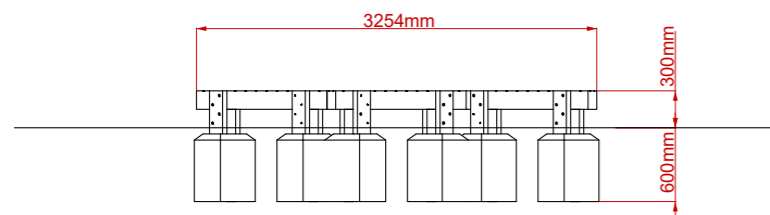

# Play Trail: Zig Zag Balance Beam

**INSPIRE PLAY**

**Product Description:**

Zig Zag Balance Beam

Plan View

Side View

End View

**Product Specification:**

**Dimensions:** L: 3.25m W: 1.20m H: 0.30m  
**Age Range:** 3+ years  
**Play Type:** Active  
**Free Fall Height:** 0.30m  
**Free Space Required:** L: 6.21m W: 4.08m

**Safety Surfacing Area:** 20.5m<sup>2</sup>  
**Assembly:** Installation Required  
**Mass of Heaviest Part:** kg  
**Dimensions of Largest Part:** L: 1.50m W: 0.15m  
**Conformity to EN1176:** Yes