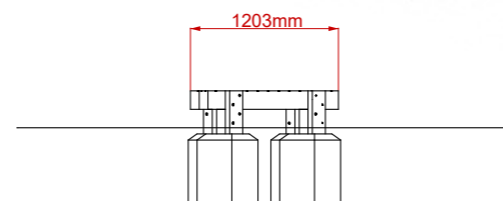

# Play Trail: Zig Zag Balance Beam

**INSPIRE PLAY**

**Product Description:**

Zig Zag Balance Beam

Plan View

Side View

End View

**Product Specification:**

**Dimensions:** L: 3.25m W: 1.20m H: 0.30m  
**Age Range:** 3+ years  
**Play Type:** Active  
**Free Fall Height:** 0.30m  
**Free Space Required:** L: 6.21m W: 4.08m

**Safety Surfacing Area:** 20.5m<sup>2</sup>  
**Assembly:** Installation Required  
**Mass of Heaviest Part:** kg  
**Dimensions of Largest Part:** L: 1.50m W: 0.15m  
**Conformity to EN1176:** Yes