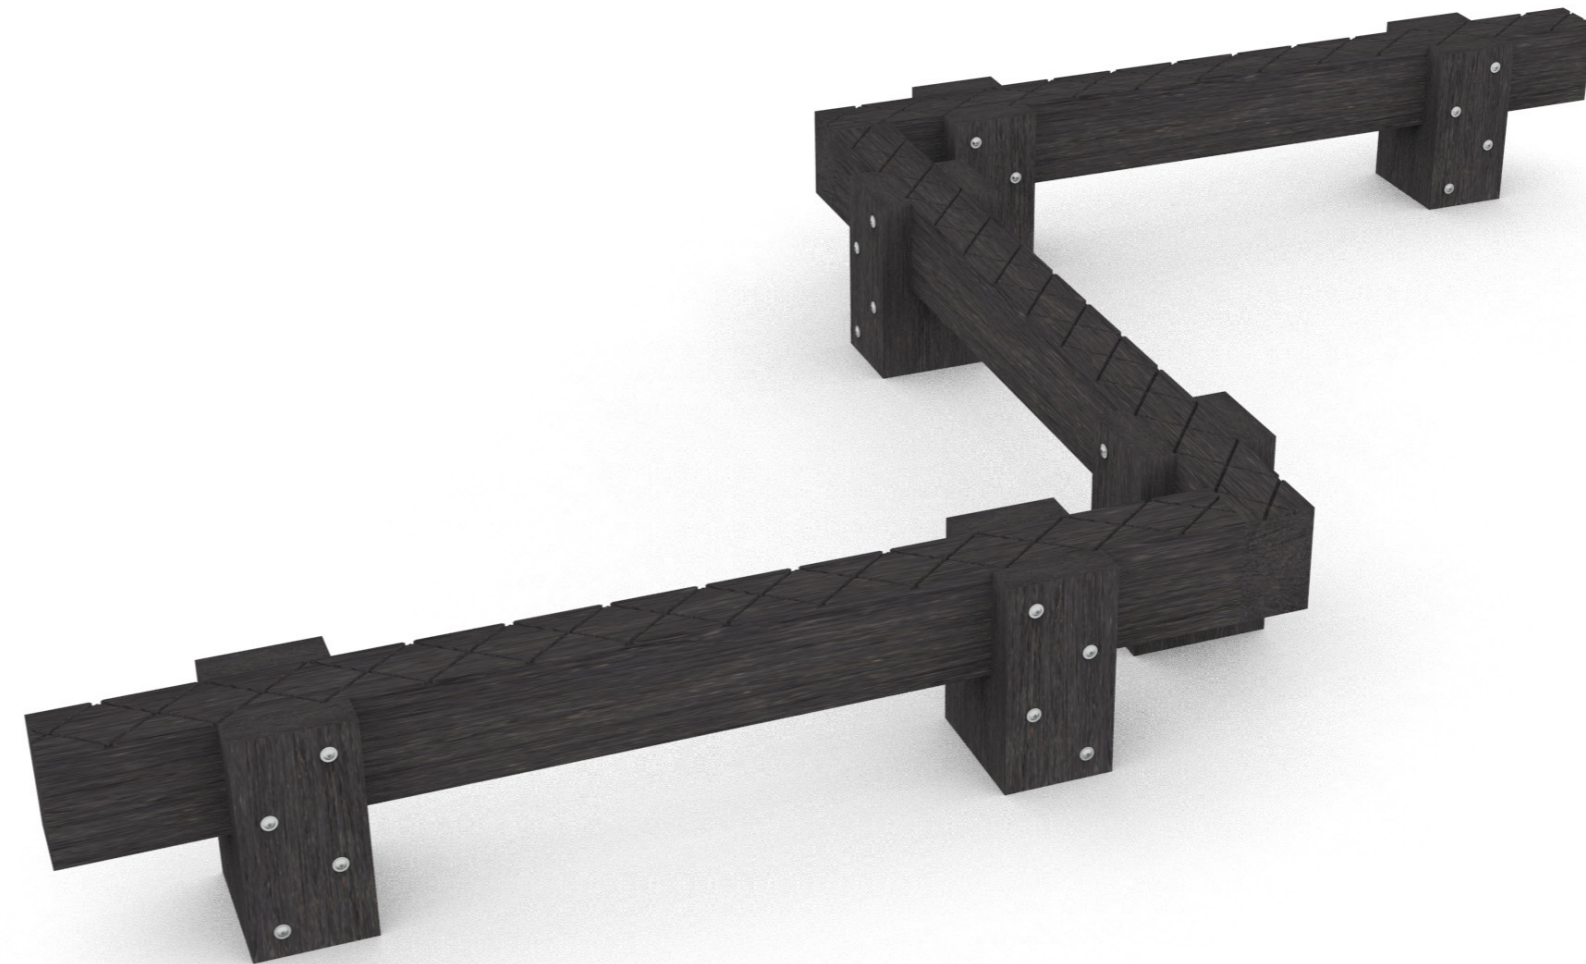

# Play Trail: Zig Zag Balance Beam

**INSPIRE PLAY**

**Product Description:**

Zig Zag Balance Beam

Plan View

Side View

End View

**Product Specification:**

**Dimensions:** L: 3.25m W: 1.20m H: 0.30m  
**Age Range:** 3+ years  
**Play Type:** Active  
**Free Fall Height:** 0.30m  
**Free Space Required:** L: 6.21m W: 4.08m

**Safety Surfacing Area:** 20.5m<sup>2</sup>  
**Assembly:** Installation Required  
**Mass of Heaviest Part:** kg  
**Dimensions of Largest Part:** L: 1.50m W: 0.15m  
**Conformity to EN1176:** Yes