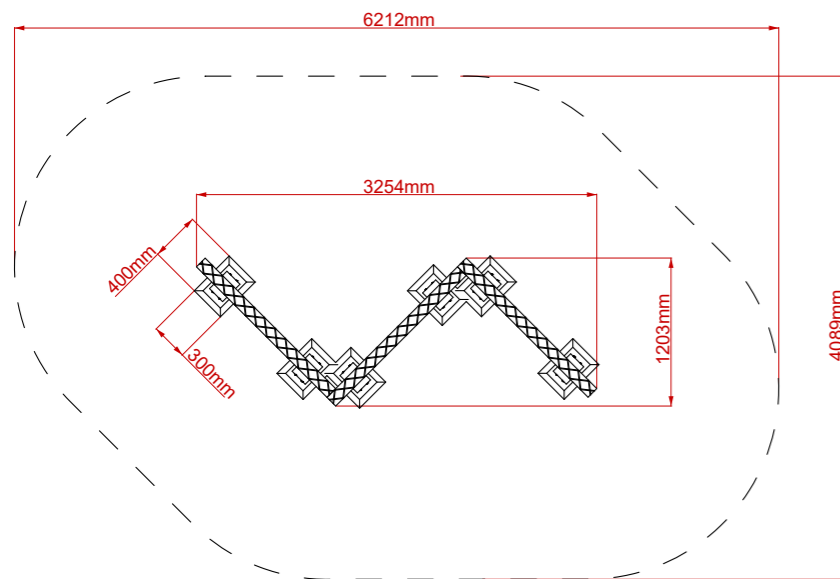

# Play Trail: Zig Zag Balance Beam

**INSPIRE PLAY**

**Product Description:**

Zig Zag Balance Beam

Plan View

Side View

End View

**Product Specification:**

**Dimensions:** L: 3.25m W: 1.20m H: 0.30m  
**Age Range:** 3+ years  
**Play Type:** Active  
**Free Fall Height:** 0.30m  
**Free Space Required:** L: 6.21m W: 4.08m

**Safety Surfacing Area:** 20.5m<sup>2</sup>  
**Assembly:** Installation Required  
**Mass of Heaviest Part:** kg  
**Dimensions of Largest Part:** L: 1.50m W: 0.15m  
**Conformity to EN1176:** Yes