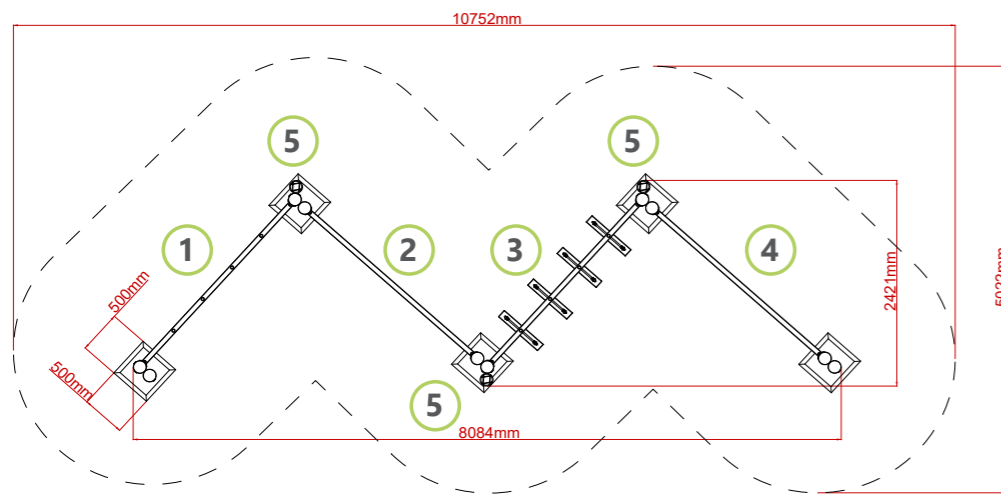

Play Trail: Zig Zag Activity Trail

INSPIRE PLAY

Product Description:

1. Drop Rope Traverse
2. Cross Rope Traverse
3. Hanging Log Traverse
4. Traverse Crossing
5. Stepping Stones x 3

Product Specification:

Dimensions: L: 8.08m W: 2.42m H: 2.35m
Age Range: 5+ years
Play Type: Active
Free Fall Height: 0.51m
Free Space Required: L: 10.75m W: 5.02m

Safety Surfacing Area: 40m²
Assembly: Installation Required
Mass of Heaviest Part: kg
Dimensions of Largest Part: L: 3.05m W: 0.15m
Conformity to EN1176: Yes

Plan View