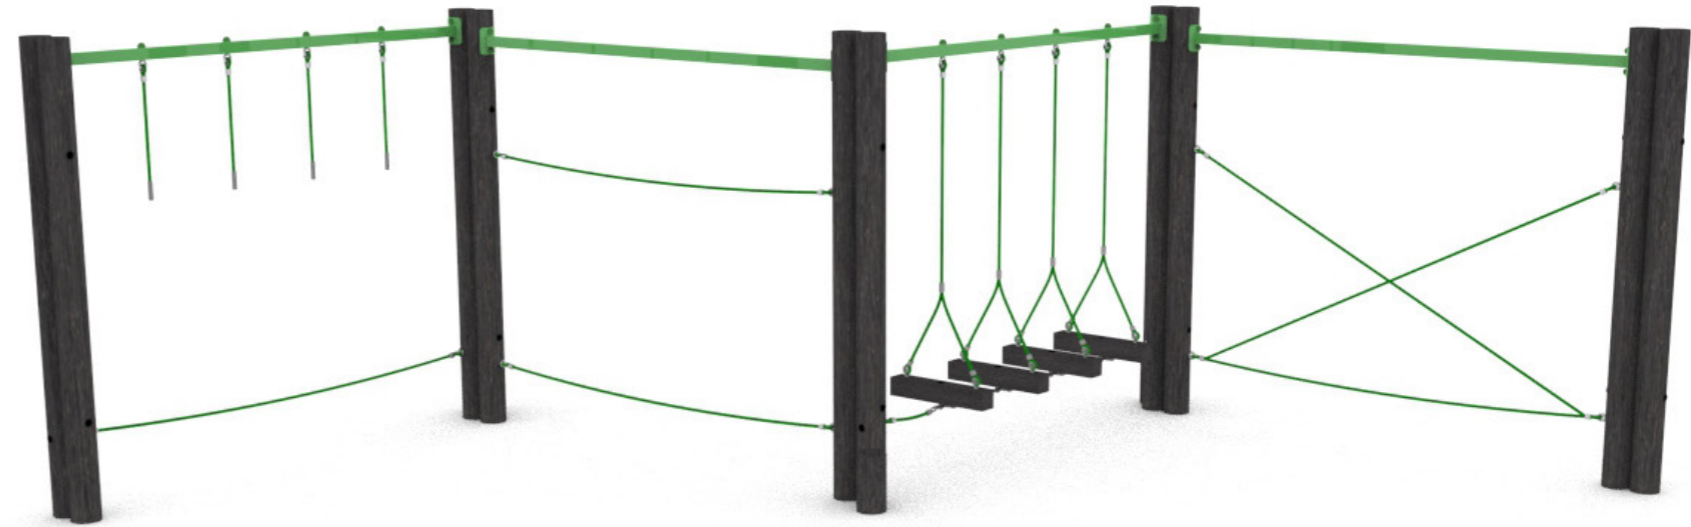

End View

INSPIRE PLAY

Units 10 & 11
Stonegravels Lane
Chesterfield
S41 7LF

T: 01832 275902
E: sales@inspireplay.co.uk
www.inspireplay.co.uk