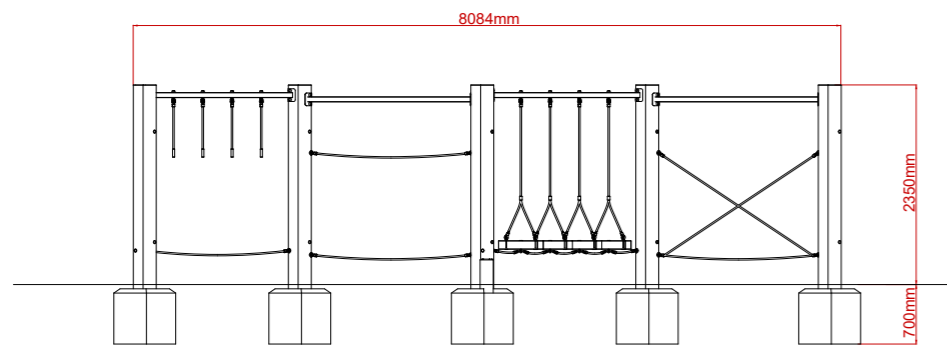

Play Trail: Zig Zag Activity Trail

INSPIRE PLAY

Product Description:

1. Drop Rope Traverse
2. Cross Rope Traverse
3. Hanging Log Traverse
4. Traverse Crossing
5. Stepping Stones x 3

Product Specification:

Dimensions: L: 8.08m W: 2.42m H: 2.35m
Age Range: 5+ years
Play Type: Active
Free Fall Height: 0.51m
Free Space Required: L: 10.75m W: 5.02m

Safety Surfacing Area: 40m²
Assembly: Installation Required
Mass of Heaviest Part: kg
Dimensions of Largest Part: L: 3.05m W: 0.15m
Conformity to EN1176: Yes

Side View

INSPIRE PLAY

Units 10 & 11
Stonegravels Lane
Chesterfield
S41 7LF

T: 01832 275902
E: sales@inspireplay.co.uk
www.inspireplay.co.uk