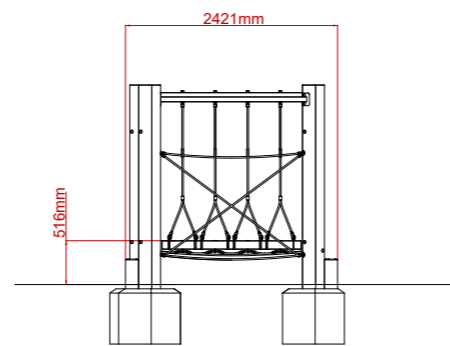

Play Trail: Zig Zag Activity Trail

INSPIRE PLAY

Product Description:

1. Drop Rope Traverse
2. Cross Rope Traverse
3. Hanging Log Traverse
4. Traverse Crossing
5. Stepping Stones x 3

Product Specification:

Dimensions: L: 8.08m W: 2.42m H: 2.35m
Age Range: 5+ years
Play Type: Active
Free Fall Height: 0.51m
Free Space Required: L: 10.75m W: 5.02m

Safety Surfacing Area: 40m²
Assembly: Installation Required
Mass of Heaviest Part: kg
Dimensions of Largest Part: L: 3.05m W: 0.15m
Conformity to EN1176: Yes

End View

INSPIRE PLAY

Units 10 & 11
Stonegravels Lane
Chesterfield
S41 7LF

T: 01832 275902
E: sales@inspireplay.co.uk
www.inspireplay.co.uk