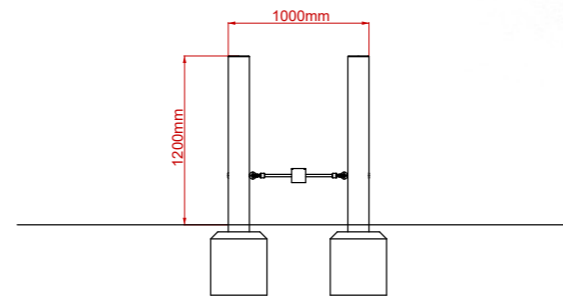

Play Trail: Wobble Log Bridge

Product Description:

Wobble Log Bridge

INSPIRE PLAY

Plan View

Side View

End View

Product Specification:

Dimensions: L: 1.70m W: 1.00m H: 1.20m
Age Range: 5+ years
Play Type: Active
Free Fall Height: 0.40m
Free Space Required: L: 4.70m W: 3.70m

Safety Surfacing Area: 16m²
Assembly: Installation Required
Mass of Heaviest Part: kg
Dimensions of Largest Part: L: 1.70m W: 0.15m
Conformity to EN1176: Yes