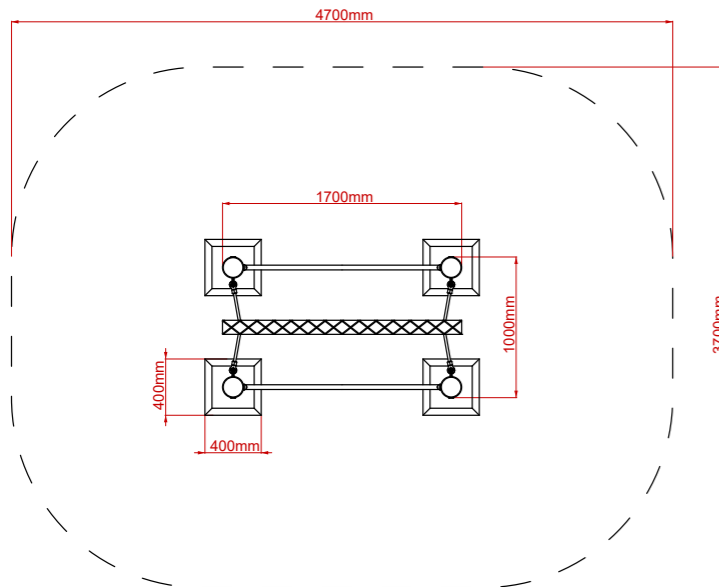

Play Trail: Wobble Log Bridge

Product Description:

Wobble Log Bridge

INSPIRE PLAY

Plan View

Side View

End View

Product Specification:

Dimensions: L: 1.70m W: 1.00m H: 1.20m
Age Range: 5+ years
Play Type: Active
Free Fall Height: 0.40m
Free Space Required: L: 4.70m W: 3.70m

Safety Surfacing Area: 16m²
Assembly: Installation Required
Mass of Heaviest Part: kg
Dimensions of Largest Part: L: 1.70m W: 0.15m
Conformity to EN1176: Yes