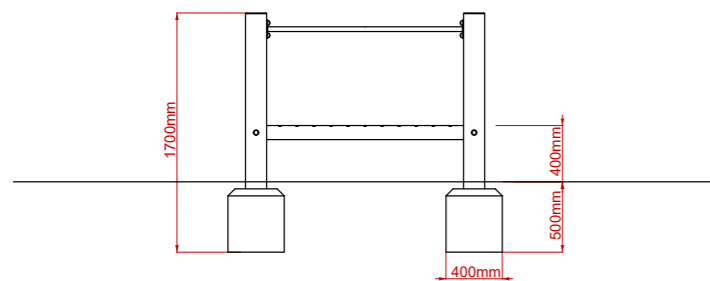

Play Trail: Wobble Log Bridge

Product Description:

Wobble Log Bridge

INSPIRE PLAY

Plan View

Side View

End View

Product Specification:

Dimensions: L: 1.70m W: 1.00m H: 1.20m
Age Range: 5+ years
Play Type: Active
Free Fall Height: 0.40m
Free Space Required: L: 4.70m W: 3.70m

Safety Surfacing Area: 16m²
Assembly: Installation Required
Mass of Heaviest Part: kg
Dimensions of Largest Part: L: 1.70m W: 0.15m
Conformity to EN1176: Yes