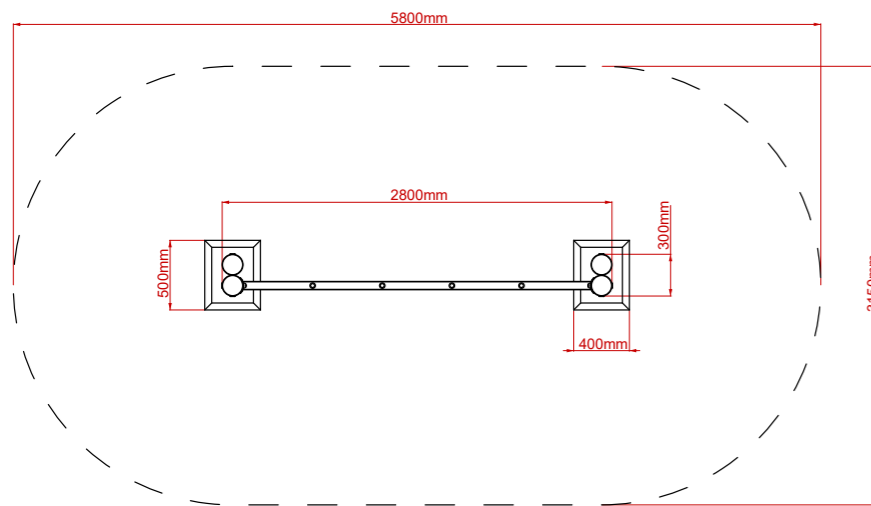

Play Trail: Weave Traverse

Product Description:

Weave Traverse

INSPIRE PLAY

Plan View

Side View

End View

Product Specification:

Dimensions: L: 2.80m W: 0.30m H: 2.35m
Age Range: 5+ years
Play Type: Active
Free Fall Height: 0.40m
Free Space Required: L: 5.80m W: 3.15m

Safety Surfacing Area: 16m²
Assembly: Installation Required
Mass of Heaviest Part: kg
Dimensions of Largest Part: L: 3.05m W: 0.15m
Conformity to EN1176: Yes