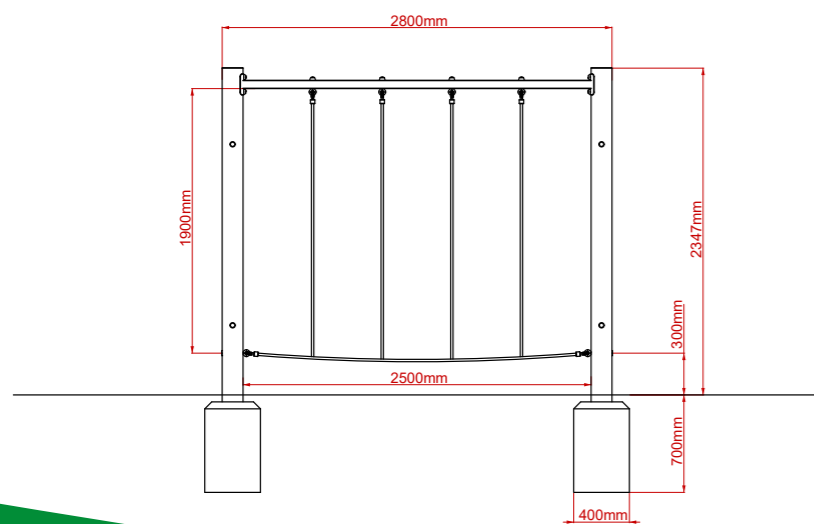

Play Trail: Weave Traverse

Product Description:

Weave Traverse

INSPIRE PLAY

Plan View

Side View

End View

Product Specification:

Dimensions: L: 2.80m W: 0.30m H: 2.35m
Age Range: 5+ years
Play Type: Active
Free Fall Height: 0.40m
Free Space Required: L: 5.80m W: 3.15m

Safety Surfacing Area: 16m²
Assembly: Installation Required
Mass of Heaviest Part: kg
Dimensions of Largest Part: L: 3.05m W: 0.15m
Conformity to EN1176: Yes