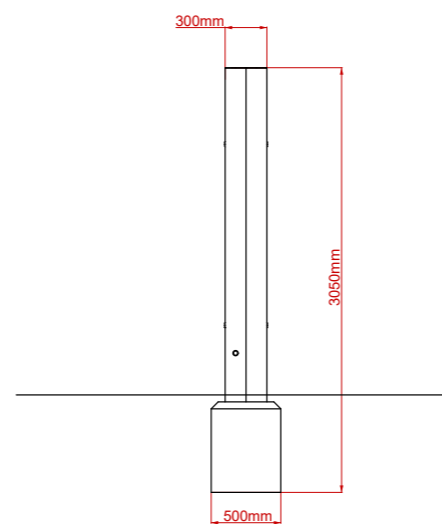

Play Trail: Weave Traverse

Product Description:

Weave Traverse

INSPIRE PLAY

Plan View

Side View

End View

Product Specification:

Dimensions: L: 2.80m W: 0.30m H: 2.35m
Age Range: 5+ years
Play Type: Active
Free Fall Height: 0.40m
Free Space Required: L: 5.80m W: 3.15m

Safety Surfacing Area: 16m²
Assembly: Installation Required
Mass of Heaviest Part: kg
Dimensions of Largest Part: L: 3.05m W: 0.15m
Conformity to EN1176: Yes