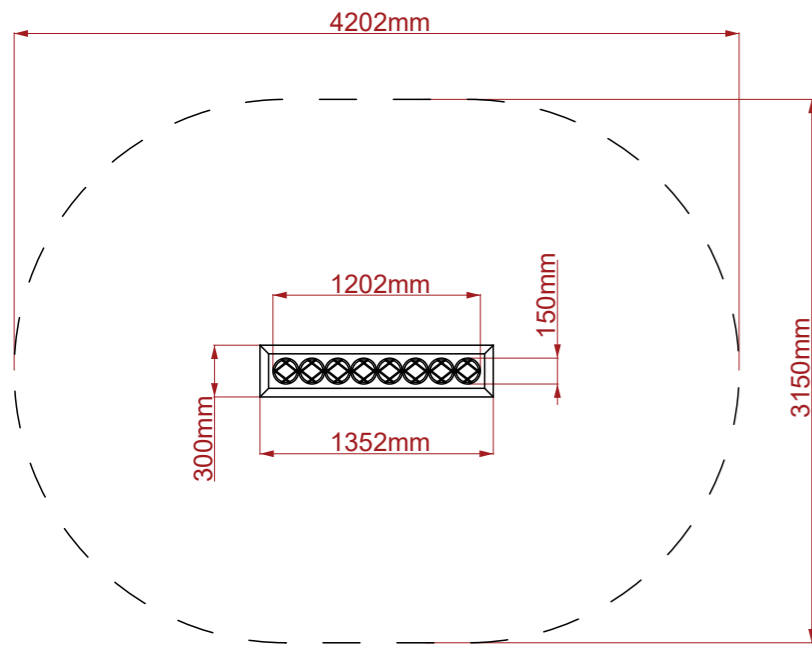

Play Trail: Stepping Stones 8

Product Description:

Stepping Stones 8

INSPIRE PLAY

Plan View

Side View

End View

Product Specification:

Dimensions: L: 1.20m W: 0.15m H: 0.40m
Age Range: 3+ years
Play Type: Active
Free Fall Height: 0.40m
Free Space Required: L: 4.20m W: 3.15m

Safety Surfacing Area: 11m²
Assembly: Installation Required
Mass of Heaviest Part: kg
Dimensions of Largest Part: L: 0.70m W: 0.15m
Conformity to EN1176: Yes