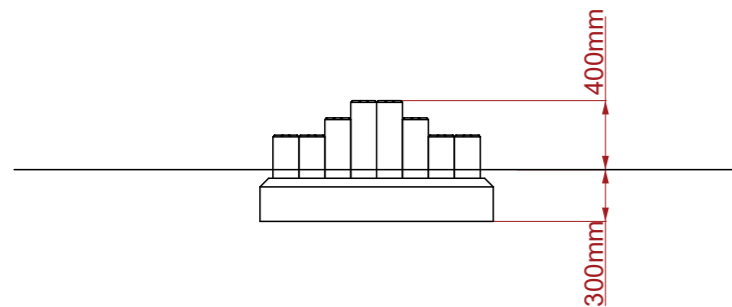

Play Trail: Stepping Stones 8

Product Description:

Stepping Stones 8

INSPIRE PLAY

Plan View

Side View

End View

Product Specification:

Dimensions: L: 1.20m W: 0.15m H: 0.40m
Age Range: 3+ years
Play Type: Active
Free Fall Height: 0.40m
Free Space Required: L: 4.20m W: 3.15m

Safety Surfacing Area: 11m²
Assembly: Installation Required
Mass of Heaviest Part: kg
Dimensions of Largest Part: L: 0.70m W: 0.15m
Conformity to EN1176: Yes