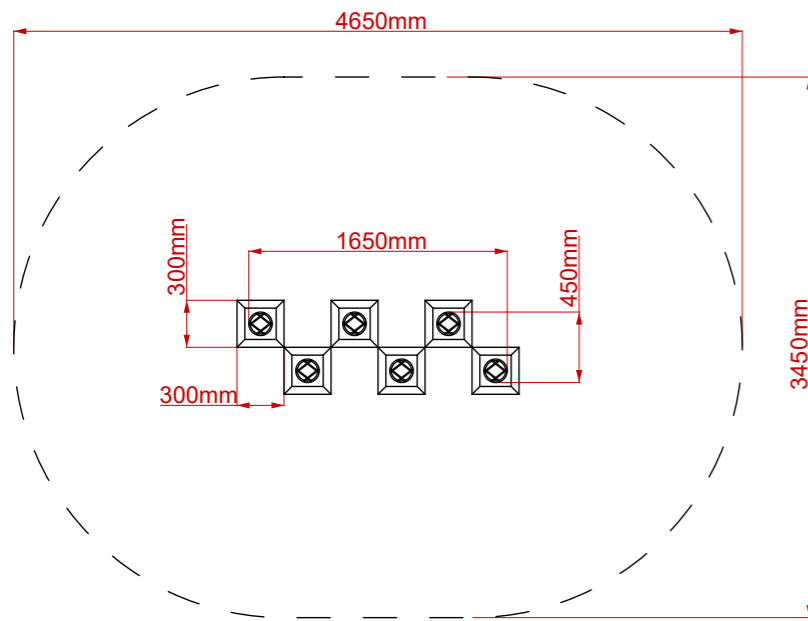

Play Trail: Stepping Stones 6

Product Description:

Stepping Stones 6

INSPIRE PLAY

Plan View

Side View

End View

Product Specification:

Dimensions: L: 1.65m W: 0.45m H: 0.40m
Age Range: 3+ years
Play Type: Active
Free Fall Height: 0.40m
Free Space Required: L: 4.65m W: 3.45m

Safety Surfacing Area: 13.5m²
Assembly: Installation Required
Mass of Heaviest Part: kg
Dimensions of Largest Part: L: 0.70m W: 0.15m
Conformity to EN1176: Yes