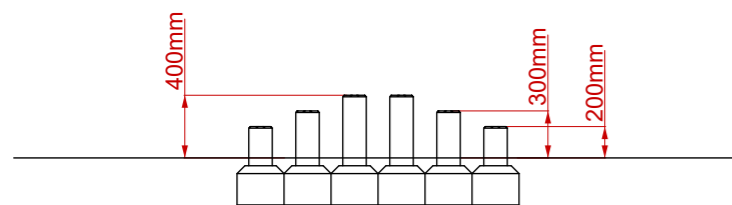

Play Trail: Stepping Stones 6

Product Description:

Stepping Stones 6

INSPIRE PLAY

Plan View

Side View

End View

Product Specification:

Dimensions: L: 1.65m W: 0.45m H: 0.40m
Age Range: 3+ years
Play Type: Active
Free Fall Height: 0.40m
Free Space Required: L: 4.65m W: 3.45m

Safety Surfacing Area: 13.5m²
Assembly: Installation Required
Mass of Heaviest Part: kg
Dimensions of Largest Part: L: 0.70m W: 0.15m
Conformity to EN1176: Yes