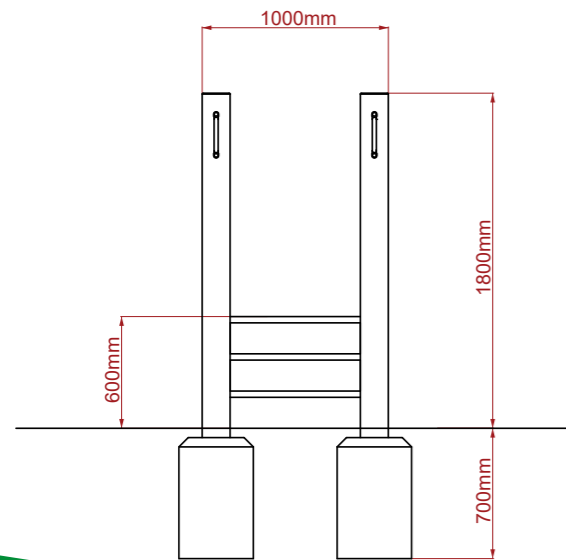

Play Trail: Step Up Ladder

Product Description:

Step Up Ladder

INSPIRE PLAY

Plan View

Side View

End View

Product Specification:

Dimensions: L: 1.00m W: 0.30m H: 1.80m
Age Range: 5+ years
Play Type: Active
Free Fall Height: 0.60m
Free Space Required: L: 3.00m W: 2.15m

Safety Surfacing Area: 6.4m²
Assembly: Installation Required
Mass of Heaviest Part: kg
Dimensions of Largest Part: L: 2.50m W: 0.15m
Conformity to EN1176: Yes