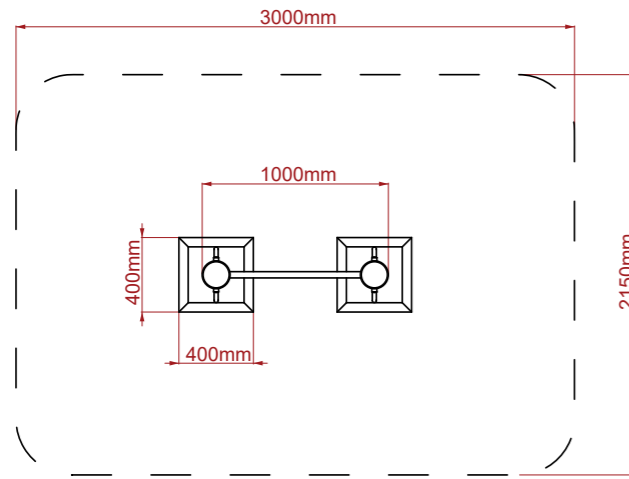

Play Trail: Step Up Ladder

Product Description:

Step Up Ladder

INSPIRE PLAY

Plan View

Side View

End View

Product Specification:

Dimensions: L: 1.00m W: 0.30m H: 1.80m
Age Range: 5+ years
Play Type: Active
Free Fall Height: 0.60m
Free Space Required: L: 3.00m W: 2.15m

Safety Surfacing Area: 6.4m²
Assembly: Installation Required
Mass of Heaviest Part: kg
Dimensions of Largest Part: L: 2.50m W: 0.15m
Conformity to EN1176: Yes