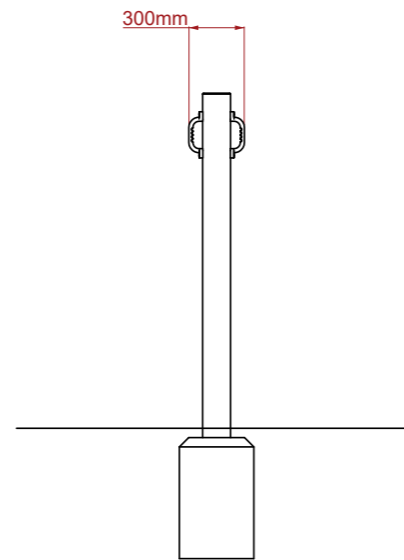

Play Trail: Step Up Ladder

Product Description:

Step Up Ladder

INSPIRE PLAY

Plan View

Side View

End View

Product Specification:

Dimensions: L: 1.00m W: 0.30m H: 1.80m
Age Range: 5+ years
Play Type: Active
Free Fall Height: 0.60m
Free Space Required: L: 3.00m W: 2.15m

Safety Surfacing Area: 6.4m²
Assembly: Installation Required
Mass of Heaviest Part: kg
Dimensions of Largest Part: L: 2.50m W: 0.15m
Conformity to EN1176: Yes