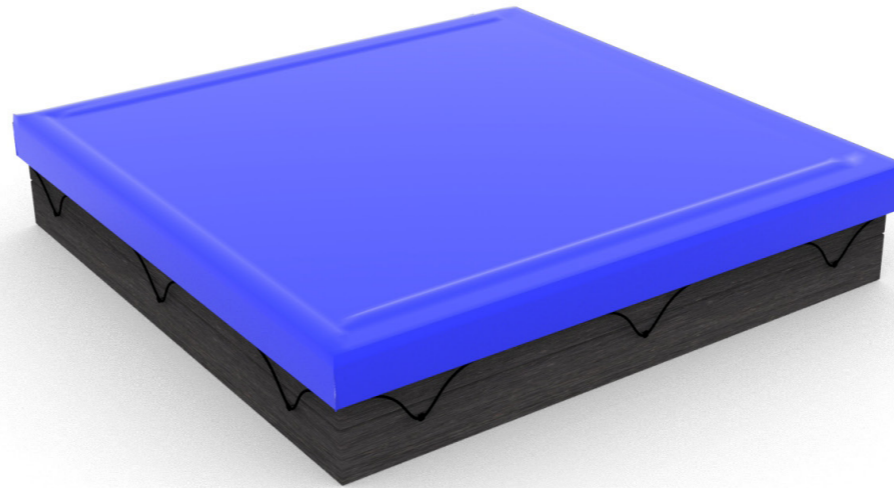

Play Trail: Sandpit

Product Description:

Sandpit

Plan View

Side View

Sandpit With Cover

INSPIRE PLAY

Product Specification:

Dimensions: L: 1.50m W: 1.50m H: 0.03m
Age Range: 0+ years
Play Type: Active
Free Fall Height: 0.30m
Free Space Required: L: 2.50m W: 2.50m

Safety Surfacing Area: 0m²
Assembly: Installation Required
Mass of Heaviest Part: kg
Dimensions of Largest Part: L: 1.50m W: 1.50m
Conformity to EN1176: Yes