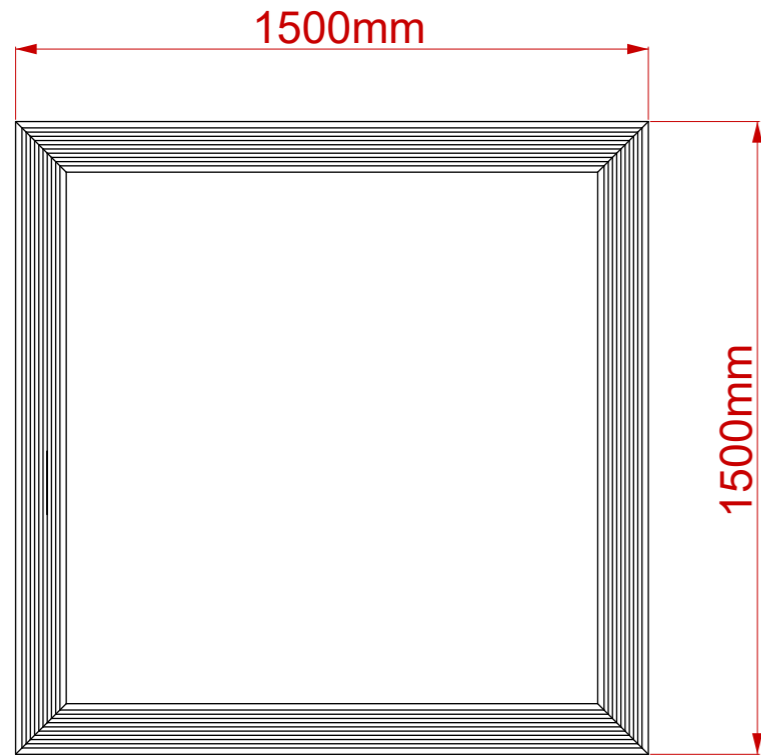

Play Trail: Sandpit

Product Description:

Sandpit

Plan View

Side View

Sandpit With Cover

INSPIRE PLAY

Product Specification:

Dimensions: L: 1.50m W: 1.50m H: 0.03m
Age Range: 0+ years
Play Type: Active
Free Fall Height: 0.30m
Free Space Required: L: 2.50m W: 2.50m

Safety Surfacing Area: 0m²
Assembly: Installation Required
Mass of Heaviest Part: kg
Dimensions of Largest Part: L: 1.50m W: 1.50m
Conformity to EN1176: Yes