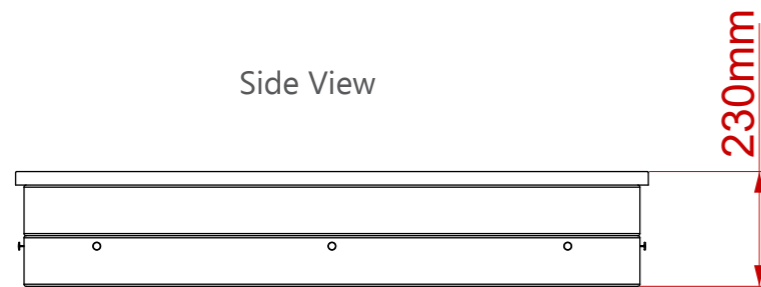

Play Trail: Sandpit

Product Description:

Sandpit

Plan View

Side View

Sandpit With Cover

INSPIRE PLAY

Product Specification:

Dimensions: L: 1.50m W: 1.50m H: 0.03m
Age Range: 0+ years
Play Type: Active
Free Fall Height: 0.30m
Free Space Required: L: 2.50m W: 2.50m

Safety Surfacing Area: 0m²
Assembly: Installation Required
Mass of Heaviest Part: kg
Dimensions of Largest Part: L: 1.50m W: 1.50m
Conformity to EN1176: Yes