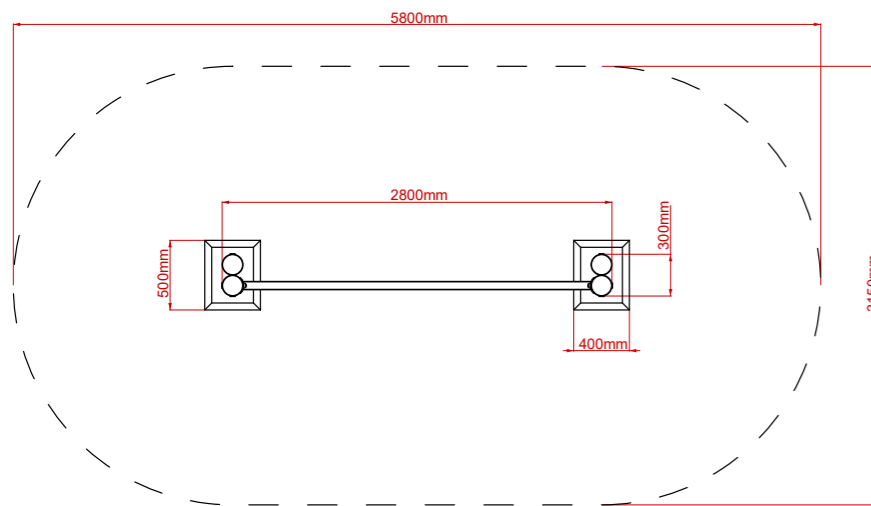

Play Trail: Rope Traverse

Product Description:

Rope Traverse

INSPIRE PLAY

Plan View

Side View

End View

Product Specification:

Dimensions: L: 2.80m W: 0.30m H: 2.35m
Age Range: 5+ years
Play Type: Active
Free Fall Height: 0.40m
Free Space Required: L: 5.80m W: 3.15m

Safety Surfacing Area: 16m²
Assembly: Installation Required
Mass of Heaviest Part: kg
Dimensions of Largest Part: L: 3.05m W: 0.15m
Conformity to EN1176: Yes