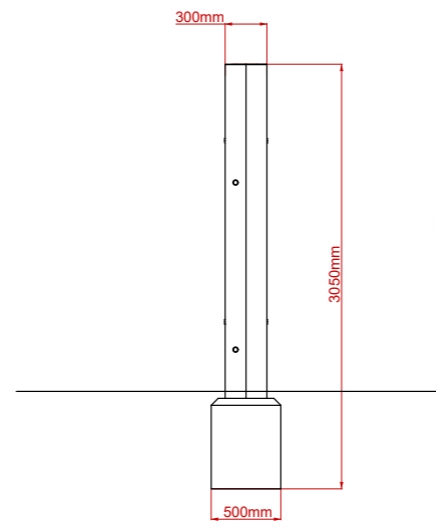

Play Trail: Rope Traverse

Product Description:

Rope Traverse

INSPIRE PLAY

Plan View

Side View

End View

Product Specification:

Dimensions: L: 2.80m W: 0.30m H: 2.35m
Age Range: 5+ years
Play Type: Active
Free Fall Height: 0.40m
Free Space Required: L: 5.80m W: 3.15m

Safety Surfacing Area: 16m²
Assembly: Installation Required
Mass of Heaviest Part: kg
Dimensions of Largest Part: L: 3.05m W: 0.15m
Conformity to EN1176: Yes