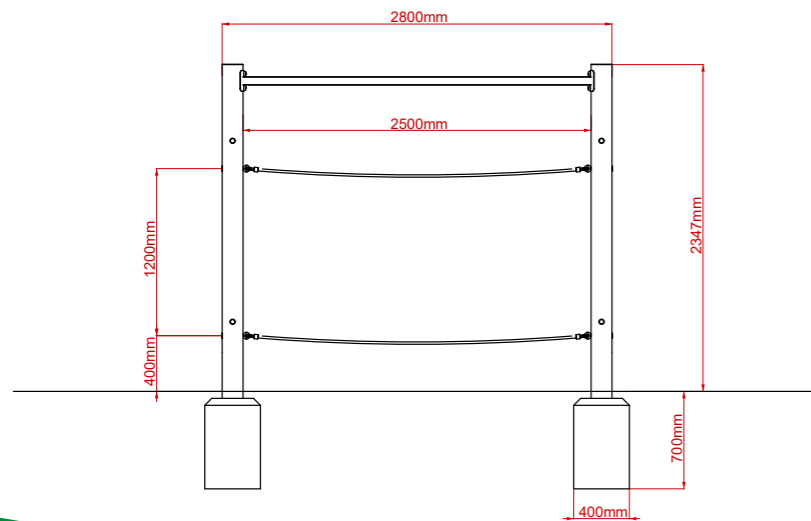

Play Trail: Rope Traverse

Product Description:

Rope Traverse

INSPIRE PLAY

Plan View

Side View

End View

Product Specification:

Dimensions: L: 2.80m W: 0.30m H: 2.35m
Age Range: 5+ years
Play Type: Active
Free Fall Height: 0.40m
Free Space Required: L: 5.80m W: 3.15m

Safety Surfacing Area: 16m²
Assembly: Installation Required
Mass of Heaviest Part: kg
Dimensions of Largest Part: L: 3.05m W: 0.15m
Conformity to EN1176: Yes