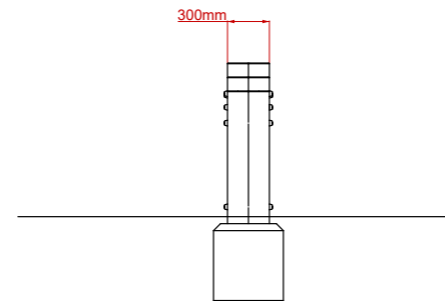

## Product Description:

Roll Over Bars

**INSPIRE PLAY**

Plan View

Side View

End View

## Product Specification:

**Dimensions:** L: 3.60m W: 0.30m H: 1.10m  
**Age Range:** 5+ years  
**Play Type:** Active  
**Free Fall Height:** 1.10m  
**Free Space Required:** L: 6.60m W: 3.15m

**Safety Surfacing Area:** 20m<sup>2</sup>  
**Assembly:** Installation Required  
**Mass of Heaviest Part:** kg  
**Dimensions of Largest Part:** L: 1.70m W: 0.15m  
**Conformity to EN1176:** Yes