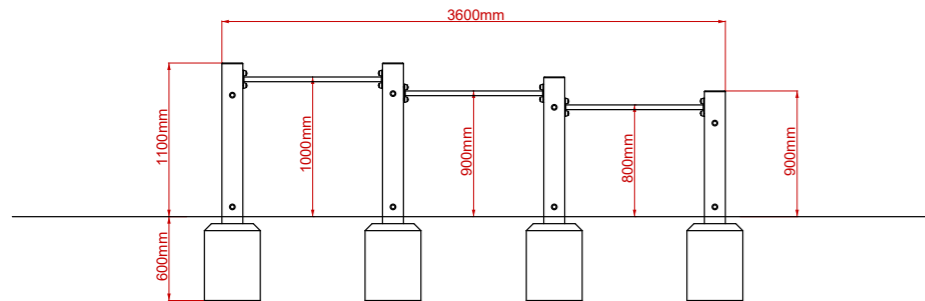

## Product Description:

Roll Over Bars

**INSPIRE PLAY**

Plan View

Side View

End View

## Product Specification:

**Dimensions:** L: 3.60m W: 0.30m H: 1.10m  
**Age Range:** 5+ years  
**Play Type:** Active  
**Free Fall Height:** 1.10m  
**Free Space Required:** L: 6.60m W: 3.15m

**Safety Surfacing Area:** 20m<sup>2</sup>  
**Assembly:** Installation Required  
**Mass of Heaviest Part:** kg  
**Dimensions of Largest Part:** L: 1.70m W: 0.15m  
**Conformity to EN1176:** Yes