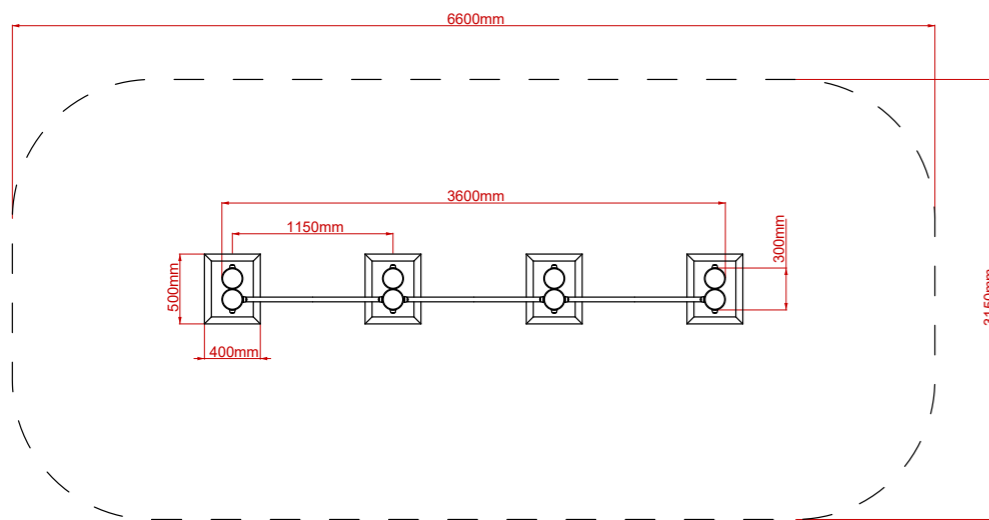

## Product Description:

Roll Over Bars

**INSPIRE PLAY**

Plan View

Side View

End View

## Product Specification:

**Dimensions:** L: 3.60m W: 0.30m H: 1.10m  
**Age Range:** 5+ years  
**Play Type:** Active  
**Free Fall Height:** 1.10m  
**Free Space Required:** L: 6.60m W: 3.15m

**Safety Surfacing Area:** 20m<sup>2</sup>  
**Assembly:** Installation Required  
**Mass of Heaviest Part:** kg  
**Dimensions of Largest Part:** L: 1.70m W: 0.15m  
**Conformity to EN1176:** Yes