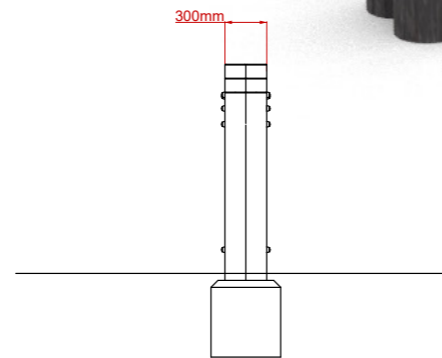

Play Trail: Pull Up Bars

Product Description:

Pull Up Bars

INSPIRE PLAY

Plan View

Side View

End View

Product Specification:

Dimensions: L: 3.60m W: 0.30m H: 1.50m
Age Range: 5+ years
Play Type: Active
Free Fall Height: 1.50m
Free Space Required: L: 6.60m W: 3.15m

Safety Surfacing Area: 20m²
Assembly: Installation Required
Mass of Heaviest Part: kg
Dimensions of Largest Part: L: 2.10m W: 0.15m
Conformity to EN1176: Yes