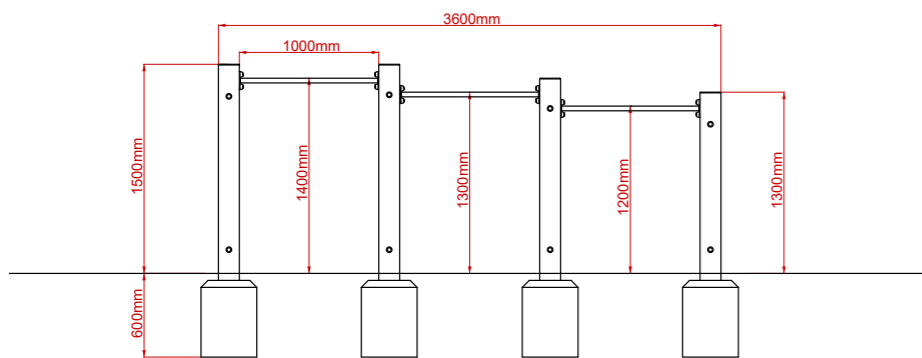

Play Trail: Pull Up Bars

Product Description:

Pull Up Bars

INSPIRE PLAY

Plan View

Side View

End View

Product Specification:

Dimensions: L: 3.60m W: 0.30m H: 1.50m
Age Range: 5+ years
Play Type: Active
Free Fall Height: 1.50m
Free Space Required: L: 6.60m W: 3.15m

Safety Surfacing Area: 20m²
Assembly: Installation Required
Mass of Heaviest Part: kg
Dimensions of Largest Part: L: 2.10m W: 0.15m
Conformity to EN1176: Yes