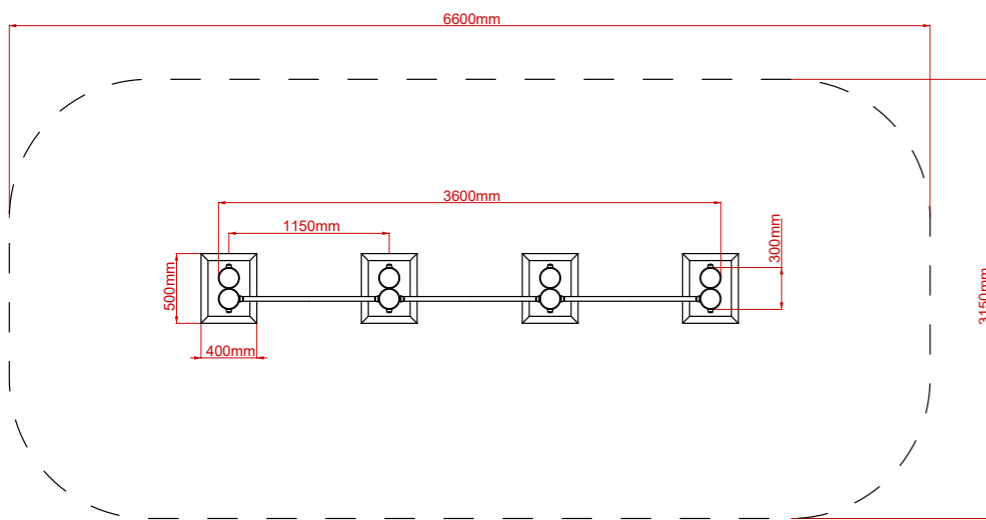

Play Trail: Pull Up Bars

Product Description:

Pull Up Bars

INSPIRE PLAY

Plan View

Side View

End View

Product Specification:

Dimensions: L: 3.60m W: 0.30m H: 1.50m
Age Range: 5+ years
Play Type: Active
Free Fall Height: 1.50m
Free Space Required: L: 6.60m W: 3.15m

Safety Surfacing Area: 20m²
Assembly: Installation Required
Mass of Heaviest Part: kg
Dimensions of Largest Part: L: 2.10m W: 0.15m
Conformity to EN1176: Yes