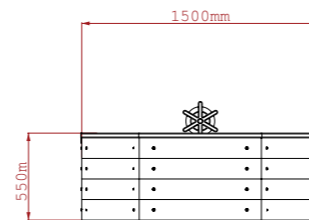

Play Trail: Play Boat

Product Description:

Play Boat

INSPIRE PLAY

End View

Product Specification:

Dimensions: L: 3.20m W: 1.50m H: 0.55m
Age Range: 0+ years
Play Type: Imaginative
Free Fall Height: 0.55m
Free Space Required: L: 6.20m W: 4.50m

Safety Surfacing Area: 23m²
Assembly: Installation Required
Mass of Heaviest Part: kg
Dimensions of Largest Part: NA
Conformity to EN1176: Yes

INSPIRE PLAY

Units 10 & 11
Stonegravel Lane
Chesterfield
S41 7LF

T: 01832 275902
E: sales@inspireplay.co.uk
www.inspireplay.co.uk