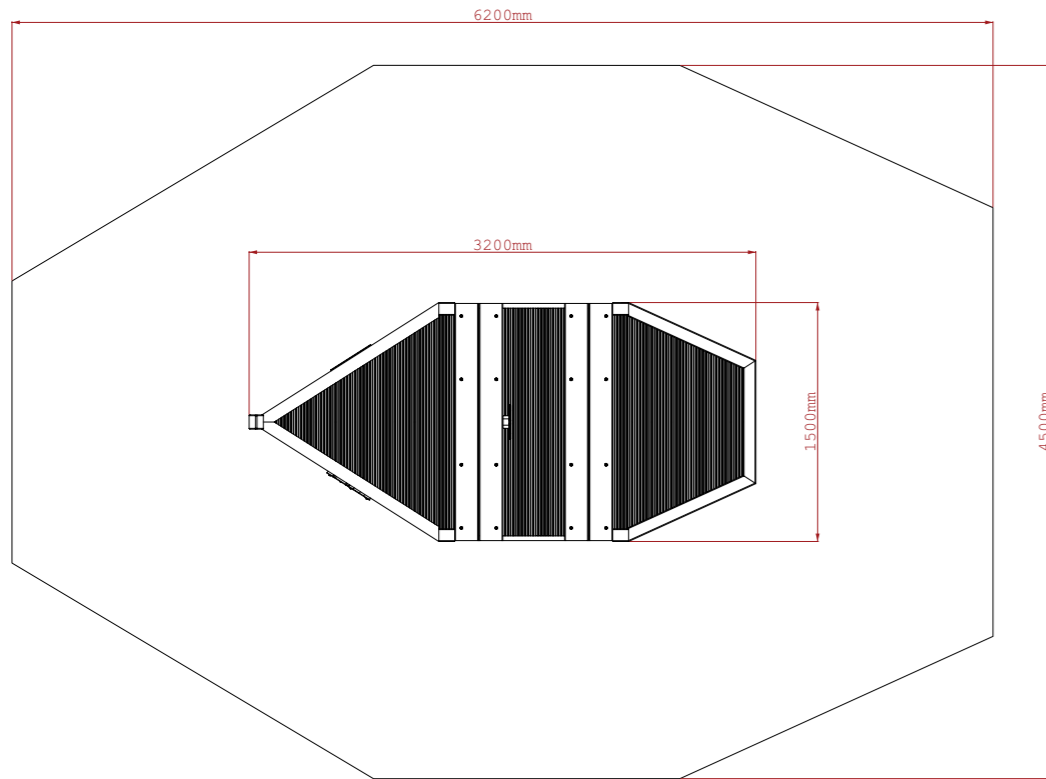

Play Trail: Play Boat

Product Description:

Play Boat

INSPIRE PLAY

Plan View

Side View

End View

Product Specification:

Dimensions: L: 3.20m W: 1.50m H: 0.55m
Age Range: 0+ years
Play Type: Imaginative
Free Fall Height: 0.55m
Free Space Required: L: 6.20m W: 4.50m

Safety Surfacing Area: 23m²
Assembly: Installation Required
Mass of Heaviest Part: kg
Dimensions of Largest Part: NA
Conformity to EN1176: Yes