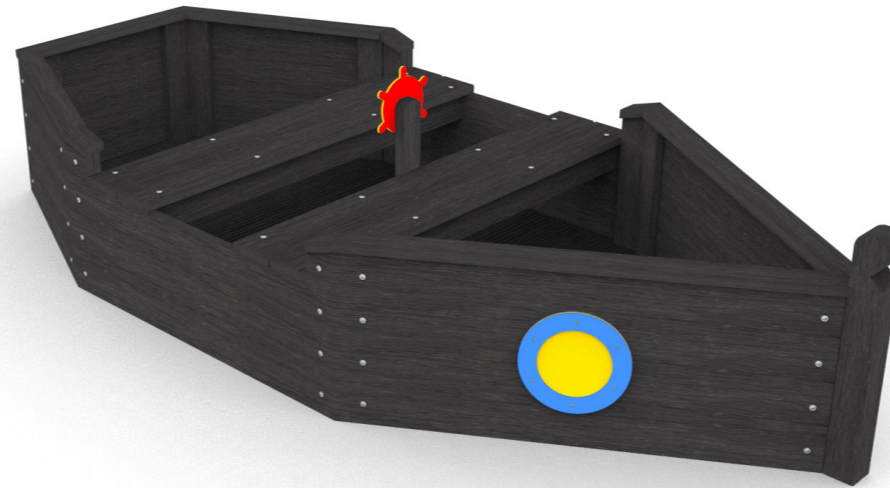

Play Trail: Play Boat

Product Description:

Play Boat

INSPIRE PLAY

Plan View

Side View

End View

Product Specification:

Dimensions: L: 3.20m W: 1.50m H: 0.55m
Age Range: 0+ years
Play Type: Imaginative
Free Fall Height: 0.55m
Free Space Required: L: 6.20m W: 4.50m

Safety Surfacing Area: 23m²
Assembly: Installation Required
Mass of Heaviest Part: kg
Dimensions of Largest Part: NA
Conformity to EN1176: Yes