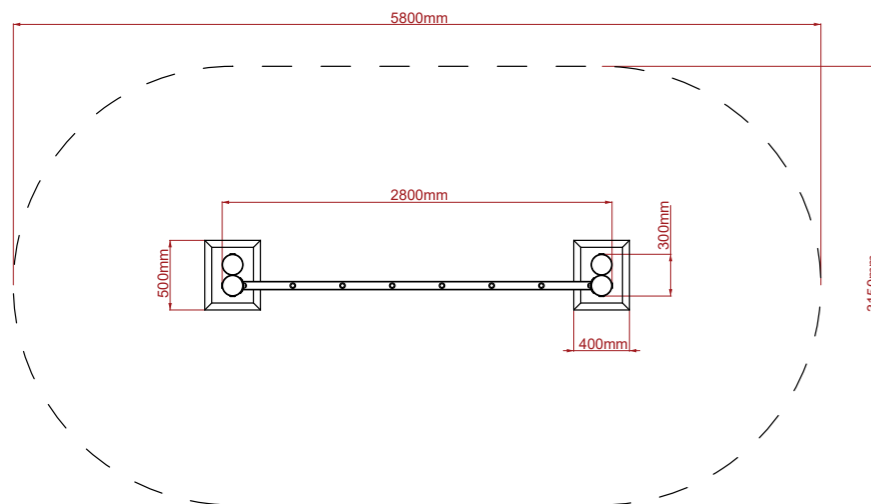

Play Trail: Net Rope Traverse

Product Description:

Net Rope Traverse

INSPIRE PLAY

Plan View

Side View

End View

Product Specification:

Dimensions: L: 2.80m W: 0.30m H: 2.35m
Age Range: 5+ years
Play Type: Active
Free Fall Height: 1.00m
Free Space Required: L: 5.80m W: 3.15m

Safety Surfacing Area: 16m²
Assembly: Installation Required
Mass of Heaviest Part: kg
Dimensions of Largest Part: L: 3.05m W: 0.15m
Conformity to EN1176: Yes