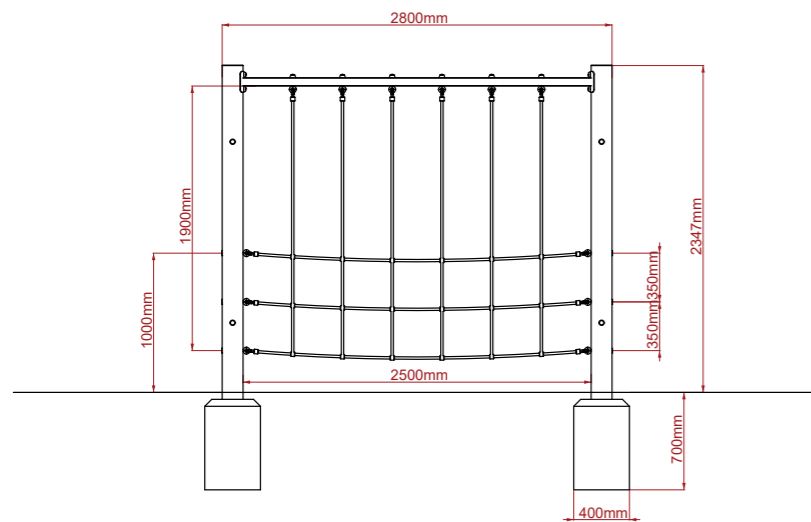

Play Trail: Net Rope Traverse

Product Description:

Net Rope Traverse

INSPIRE PLAY

Plan View

Side View

End View

Product Specification:

Dimensions: L: 2.80m W: 0.30m H: 2.35m
Age Range: 5+ years
Play Type: Active
Free Fall Height: 1.00m
Free Space Required: L: 5.80m W: 3.15m

Safety Surfacing Area: 16m²
Assembly: Installation Required
Mass of Heaviest Part: kg
Dimensions of Largest Part: L: 3.05m W: 0.15m
Conformity to EN1176: Yes