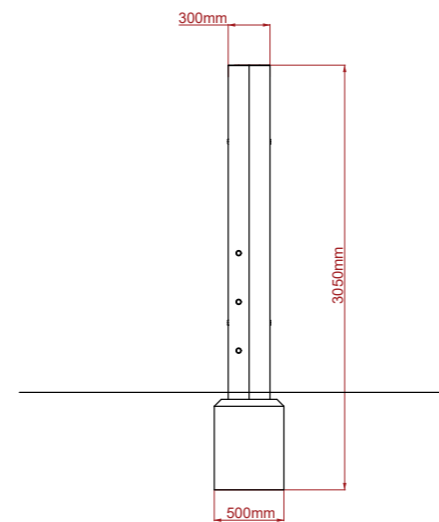

Play Trail: Net Rope Traverse

Product Description:

Net Rope Traverse

INSPIRE PLAY

Plan View

Side View

End View

Product Specification:

Dimensions: L: 2.80m W: 0.30m H: 2.35m
Age Range: 5+ years
Play Type: Active
Free Fall Height: 1.00m
Free Space Required: L: 5.80m W: 3.15m

Safety Surfacing Area: 16m²
Assembly: Installation Required
Mass of Heaviest Part: kg
Dimensions of Largest Part: L: 3.05m W: 0.15m
Conformity to EN1176: Yes