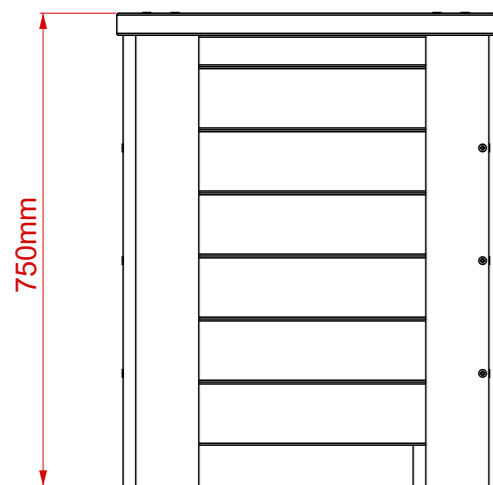

Medium Planter

Product Description:

Our range of Recycled Plastic Planters offer great longevity. waterproof, weather, rot and split resistant, these products will last you for years with very little maintenance required.

INSPIRE PLAY

Side View

INSPIRE PLAY

Units 10 & 11
Stonegravel Lane
Chesterfield
S41 7LF

T: 01832 275902
E: sales@inspireplay.co.uk
www.inspireplay.co.uk

Date: 17/03/2023 Drawn By: JE