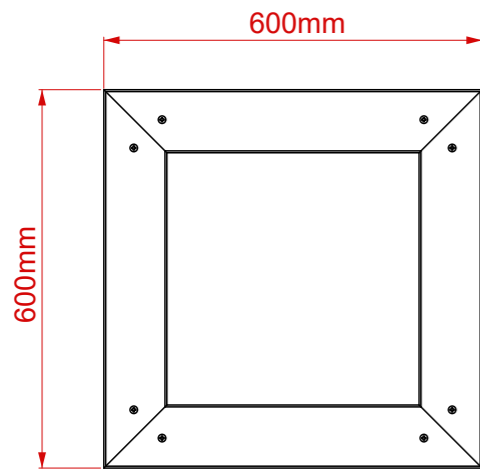

Medium Planter

Product Description:

Our range of Recycled Plastic Planters offer great longevity. waterproof, weather, rot and split resistant, these products will last you for years with very little maintenance required.

INSPIRE PLAY

Plan View