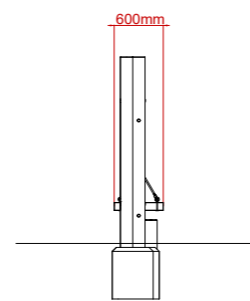

Play Trail: Inline Activity Trail

INSPIRE PLAY

Product Description:

1. Drop Rope Traverse
2. Cross Rope Traverse
3. Hanging Log Traverse
4. Traverse Crossing
5. Stepping Stones x 3

Product Specification:

Dimensions: L: 10.75m W: 0.60m H: 2.35m
Age Range: 5+ years
Play Type: Active
Free Fall Height: 0.51m
Free Space Required: L: 13.75m W: 3.00m

Safety Surfacing Area: 40m²
Assembly: Installation Required
Mass of Heaviest Part: kg
Dimensions of Largest Part: L: 3.05m W: 0.15m
Conformity to EN1176: Yes

Plan View

Side View

End View

INSPIRE PLAY

Units 10 & 11
 Stonegravels Lane
 Chesterfield
 S41 7LF