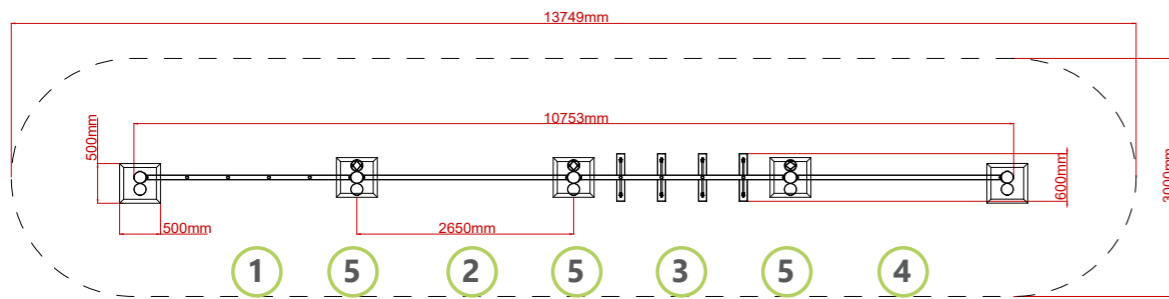

Play Trail: Inline Activity Trail

INSPIRE PLAY

Product Description:

1. Drop Rope Traverse
2. Cross Rope Traverse
3. Hanging Log Traverse
4. Traverse Crossing
5. Stepping Stones x 3

Product Specification:

Dimensions: L: 10.75m W: 0.60m H: 2.35m
Age Range: 5+ years
Play Type: Active
Free Fall Height: 0.51m
Free Space Required: L: 13.75m W: 3.00m

Safety Surfacing Area: 40m²
Assembly: Installation Required
Mass of Heaviest Part: kg
Dimensions of Largest Part: L: 3.05m W: 0.15m
Conformity to EN1176: Yes

Plan View

Side View

End View

INSPIRE PLAY

Units 10 & 11
 Stonegravels Lane
 Chesterfield
 S41 7LF