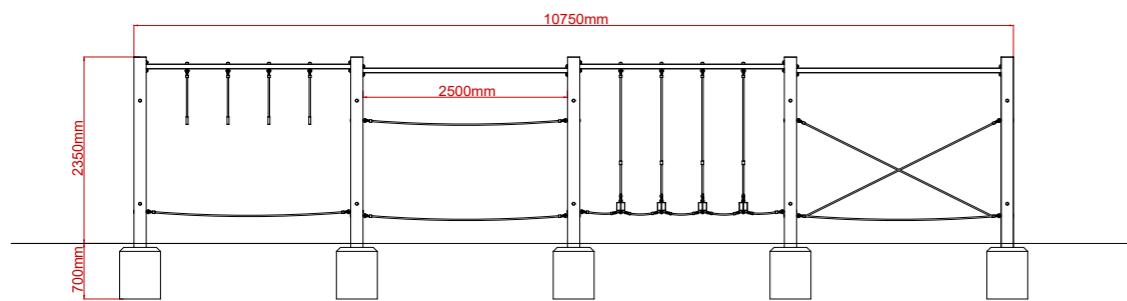

Play Trail: Inline Activity Trail

INSPIRE PLAY

Product Description:

1. Drop Rope Traverse
2. Cross Rope Traverse
3. Hanging Log Traverse
4. Traverse Crossing
5. Stepping Stones x 3

Product Specification:

Dimensions: L: 10.75m W: 0.60m H: 2.35m
Age Range: 5+ years
Play Type: Active
Free Fall Height: 0.51m
Free Space Required: L: 13.75m W: 3.00m

Safety Surfacing Area: 40m²
Assembly: Installation Required
Mass of Heaviest Part: kg
Dimensions of Largest Part: L: 3.05m W: 0.15m
Conformity to EN1176: Yes

Plan View

Side View

End View

INSPIRE PLAY

Units 10 & 11
 Stonegravels Lane
 Chesterfield
 S41 7LF