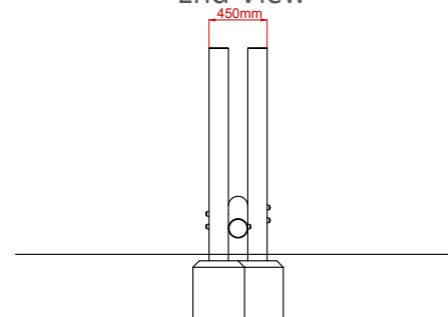

Play Trail: Inclined Balance Weave

Product Description:

Inclined Balance Weave

INSPIRE PLAY

Plan View

Side View

End View

Product Specification:

Dimensions: L: 2.00m W: 0.45m H: 1.60m
Age Range: 0+ years
Play Type: Active
Free Fall Height: 0.45m
Free Space Required: L: 5.00m W: 3.45m

Safety Surfacing Area: 16.4m²
Assembly: Installation Required
Mass of Heaviest Part: kg
Dimensions of Largest Part: L: 2.10m W: 0.15m
Conformity to EN1176: Yes