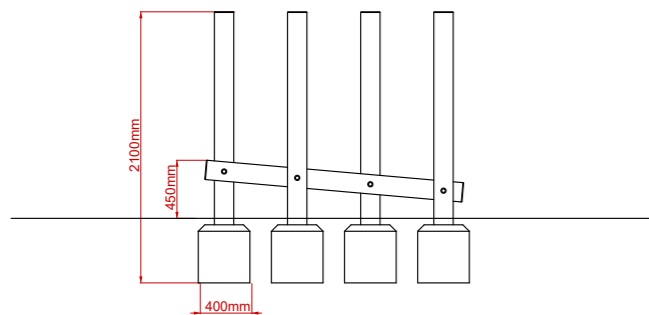

Play Trail: Inclined Balance Weave

Product Description:

Inclined Balance Weave

INSPIRE PLAY

Plan View

Side View

End View

Product Specification:

Dimensions: L: 2.00m W: 0.45m H: 1.60m
Age Range: 0+ years
Play Type: Active
Free Fall Height: 0.45m
Free Space Required: L: 5.00m W: 3.45m

Safety Surfacing Area: 16.4m²
Assembly: Installation Required
Mass of Heaviest Part: kg
Dimensions of Largest Part: L: 2.10m W: 0.15m
Conformity to EN1176: Yes