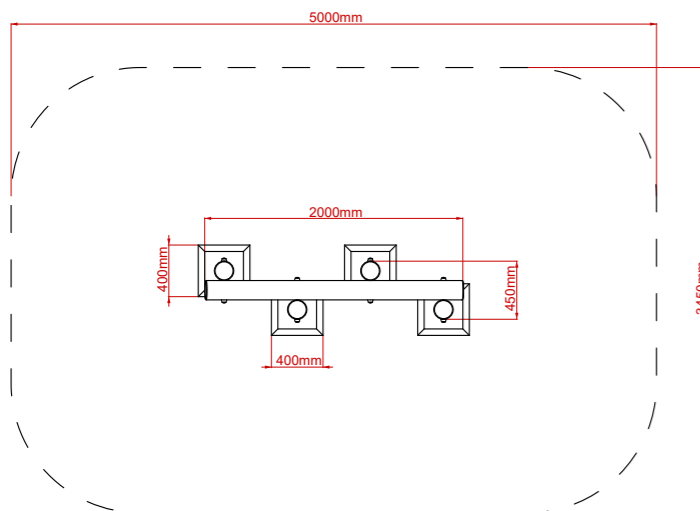

Play Trail: Inclined Balance Weave

Product Description:

Inclined Balance Weave

INSPIRE PLAY

Plan View

Side View

End View

Product Specification:

Dimensions: L: 2.00m W: 0.45m H: 1.60m
Age Range: 0+ years
Play Type: Active
Free Fall Height: 0.45m
Free Space Required: L: 5.00m W: 3.45m

Safety Surfacing Area: 16.4m²
Assembly: Installation Required
Mass of Heaviest Part: kg
Dimensions of Largest Part: L: 2.10m W: 0.15m
Conformity to EN1176: Yes