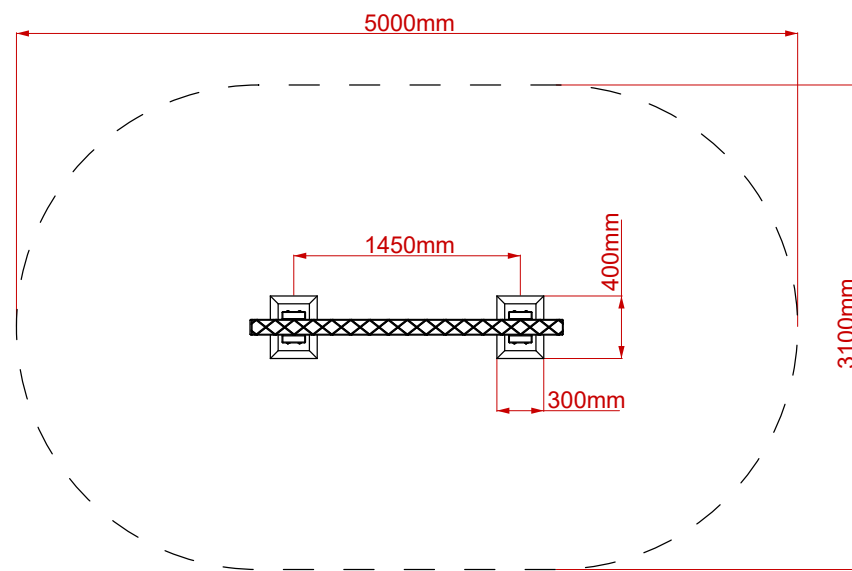

# Play Trail: Inclined Balance Beam

**INSPIRE PLAY**

## Product Description:

Inclined Balance Beam

Plan View

Side View

End View

## Product Specification:

**Dimensions:** L: 2.00m W: 0.20m H: 0.40m  
**Age Range:** 3+ years  
**Play Type:** Active  
**Free Fall Height:** 0.40m  
**Free Space Required:** L: 5.00m W: 3.10m

**Safety Surfacing Area:** 13.5m<sup>2</sup>  
**Assembly:** Installation Required  
**Mass of Heaviest Part:** kg  
**Dimensions of Largest Part:** L: 2.00m W: 0.15m  
**Conformity to EN1176:** Yes