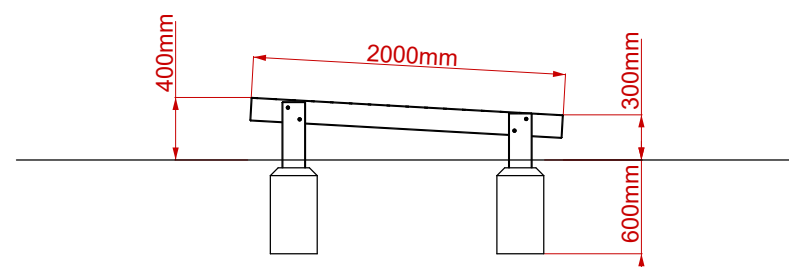

## Product Description:

Inclined Balance Beam

Plan View

Side View

End View

## Product Specification:

**Dimensions:** L: 2.00m W: 0.20m H: 0.40m  
**Age Range:** 3+ years  
**Play Type:** Active  
**Free Fall Height:** 0.40m  
**Free Space Required:** L: 5.00m W: 3.10m

**Safety Surfacing Area:** 13.5m<sup>2</sup>  
**Assembly:** Installation Required  
**Mass of Heaviest Part:** kg  
**Dimensions of Largest Part:** L: 2.00m W: 0.15m  
**Conformity to EN1176:** Yes