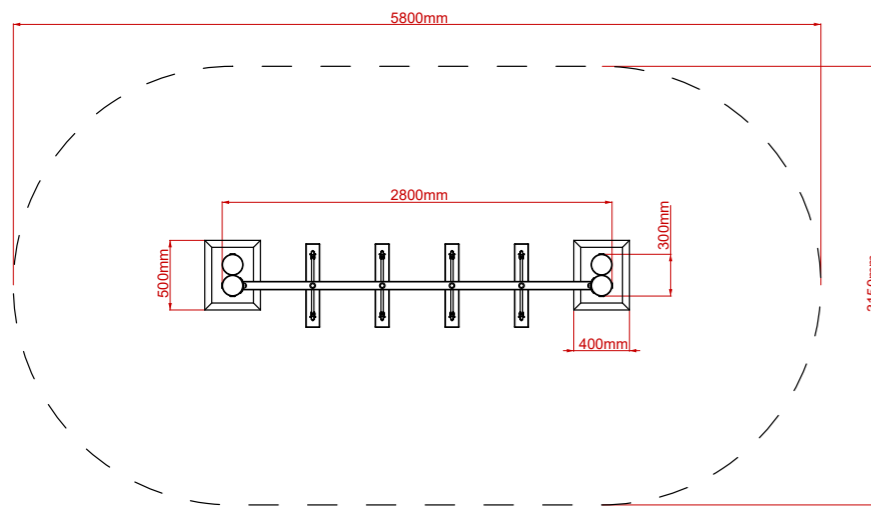

## Product Description:

Hanging Log Traverse

**INSPIRE PLAY**

Plan View

Side View

End View

## Product Specification:

**Dimensions:** L: 2.80m W: 0.30m H: 2.35m  
**Age Range:** 5+ years  
**Play Type:** Active  
**Free Fall Height:** 0.51m  
**Free Space Required:** L: 5.80m W: 3.15m

**Safety Surfacing Area:** 16m<sup>2</sup>  
**Assembly:** Installation Required  
**Mass of Heaviest Part:** kg  
**Dimensions of Largest Part:** L: 3.05m W: 0.15m  
**Conformity to EN1176:** Yes