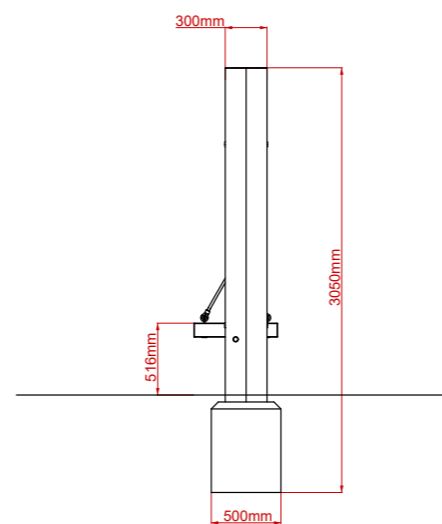

## Product Description:

Hanging Log Traverse

**INSPIRE PLAY**

Plan View

Side View

End View

## Product Specification:

**Dimensions:** L: 2.80m W: 0.30m H: 2.35m  
**Age Range:** 5+ years  
**Play Type:** Active  
**Free Fall Height:** 0.51m  
**Free Space Required:** L: 5.80m W: 3.15m

**Safety Surfacing Area:** 16m<sup>2</sup>  
**Assembly:** Installation Required  
**Mass of Heaviest Part:** kg  
**Dimensions of Largest Part:** L: 3.05m W: 0.15m  
**Conformity to EN1176:** Yes