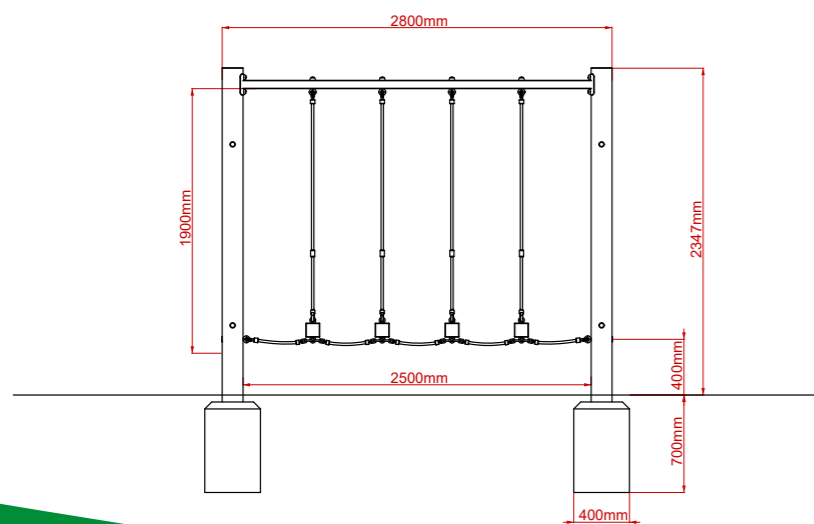

## Product Description:

Hanging Log Traverse

**INSPIRE PLAY**

Plan View

Side View

End View

## Product Specification:

**Dimensions:** L: 2.80m W: 0.30m H: 2.35m  
**Age Range:** 5+ years  
**Play Type:** Active  
**Free Fall Height:** 0.51m  
**Free Space Required:** L: 5.80m W: 3.15m

**Safety Surfacing Area:** 16m<sup>2</sup>  
**Assembly:** Installation Required  
**Mass of Heaviest Part:** kg  
**Dimensions of Largest Part:** L: 3.05m W: 0.15m  
**Conformity to EN1176:** Yes