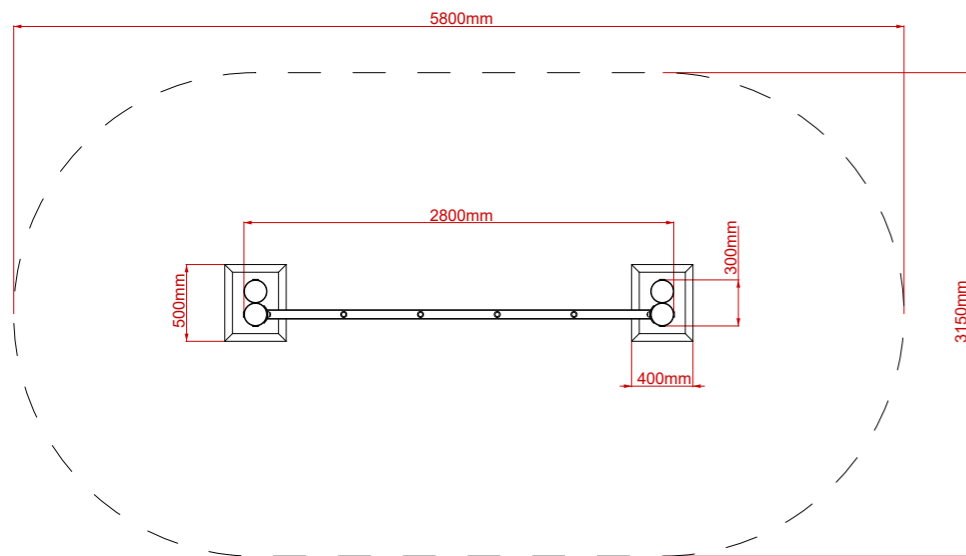

Play Trail: Drop Rope Traverse

Product Description:

Drop Rope Traverse

INSPIRE PLAY

Plan View

Side View

End View

Product Specification:

Dimensions: L: 2.80m W: 0.30m H: 2.35m
Age Range: 5+ years
Play Type: Active
Free Fall Height: 0.30m
Free Space Required: L: 5.80m W: 3.15m

Safety Surfacing Area: 16m²
Assembly: Installation Required
Mass of Heaviest Part: kg
Dimensions of Largest Part: L: 3.05m W: 0.15m
Conformity to EN1176: Yes