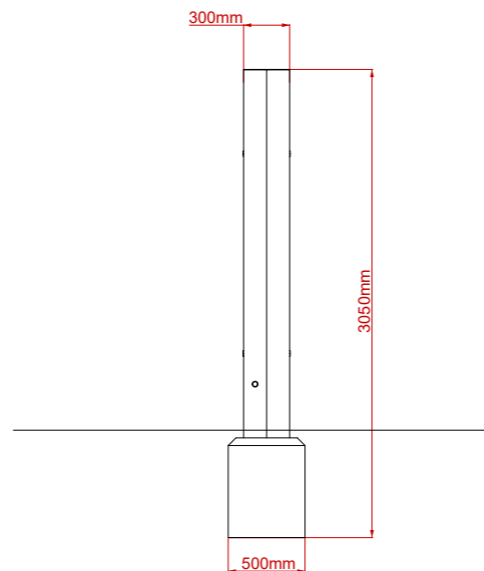

Play Trail: Drop Rope Traverse

Product Description:

Drop Rope Traverse

INSPIRE PLAY

Plan View

Side View

End View

Product Specification:

Dimensions: L: 2.80m W: 0.30m H: 2.35m
Age Range: 5+ years
Play Type: Active
Free Fall Height: 0.30m
Free Space Required: L: 5.80m W: 3.15m

Safety Surfacing Area: 16m²
Assembly: Installation Required
Mass of Heaviest Part: kg
Dimensions of Largest Part: L: 3.05m W: 0.15m
Conformity to EN1176: Yes