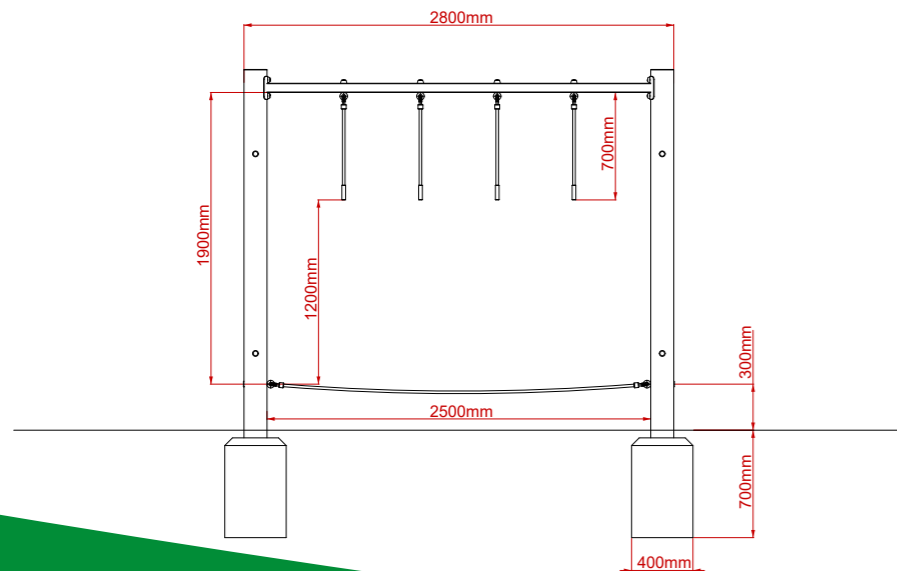

Play Trail: Drop Rope Traverse

Product Description:

Drop Rope Traverse

INSPIRE PLAY

Plan View

Side View

End View

Product Specification:

Dimensions: L: 2.80m W: 0.30m H: 2.35m
Age Range: 5+ years
Play Type: Active
Free Fall Height: 0.30m
Free Space Required: L: 5.80m W: 3.15m

Safety Surfacing Area: 16m²
Assembly: Installation Required
Mass of Heaviest Part: kg
Dimensions of Largest Part: L: 3.05m W: 0.15m
Conformity to EN1176: Yes