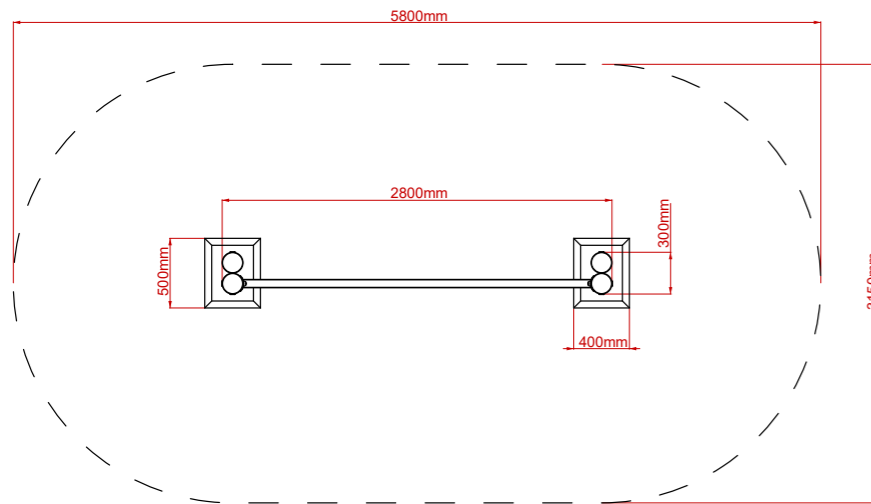

Play Trail: Cross Traverse

Product Description:

Cross Traverse

INSPIRE PLAY

Plan View

Side View

End View

Product Specification:

Dimensions: L: 2.80m W: 0.30m H: 2.35m
Age Range: 5+ years
Play Type: Active
Free Fall Height: 0.40m
Free Space Required: L: 5.80m W: 3.15m

Safety Surfacing Area: 16m²
Assembly: Installation Required
Mass of Heaviest Part: kg
Dimensions of Largest Part: L: 3.05m W: 0.15m
Conformity to EN1176: Yes