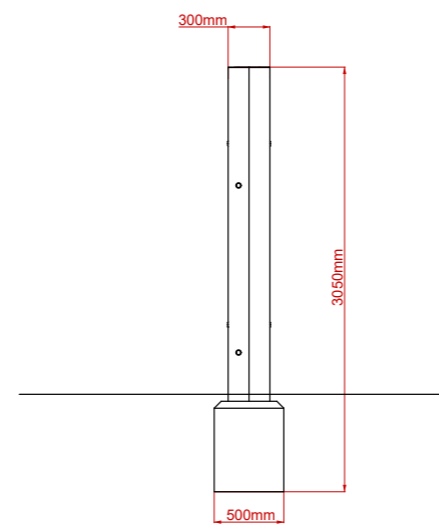

Play Trail: Cross Traverse

Product Description:

Cross Traverse

INSPIRE PLAY

Plan View

Side View

End View

Product Specification:

Dimensions: L: 2.80m W: 0.30m H: 2.35m
Age Range: 5+ years
Play Type: Active
Free Fall Height: 0.40m
Free Space Required: L: 5.80m W: 3.15m

Safety Surfacing Area: 16m²
Assembly: Installation Required
Mass of Heaviest Part: kg
Dimensions of Largest Part: L: 3.05m W: 0.15m
Conformity to EN1176: Yes