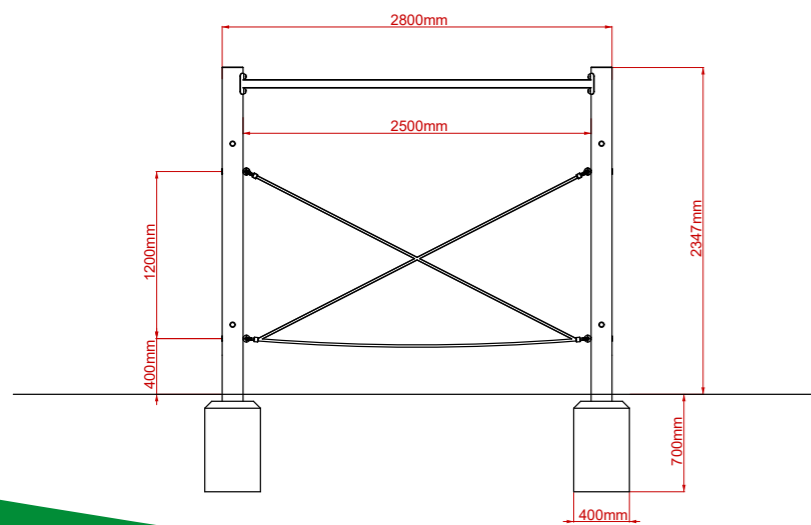

Play Trail: Cross Traverse

Product Description:

Cross Traverse

INSPIRE PLAY

Plan View

Side View

End View

Product Specification:

Dimensions: L: 2.80m W: 0.30m H: 2.35m
Age Range: 5+ years
Play Type: Active
Free Fall Height: 0.40m
Free Space Required: L: 5.80m W: 3.15m

Safety Surfacing Area: 16m²
Assembly: Installation Required
Mass of Heaviest Part: kg
Dimensions of Largest Part: L: 3.05m W: 0.15m
Conformity to EN1176: Yes