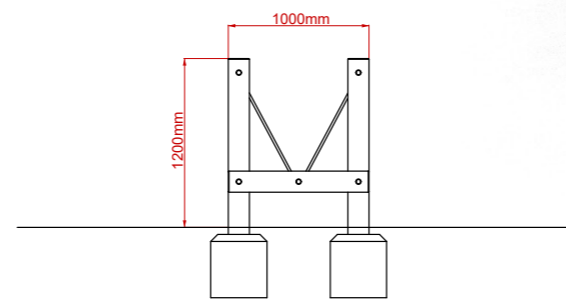

## Product Description:

Burma Bridge

**INSPIRE PLAY**

Plan View

Side View

End View

## Product Specification:

**Dimensions:** L: 2.00m W: 1.00m H: 1.20m  
**Age Range:** 5+ years  
**Play Type:** Active  
**Free Fall Height:** 0.40m  
**Free Space Required:** L: 5.00m W: 4.00m

**Safety Surfacing Area:** 18m<sup>2</sup>  
**Assembly:** Installation Required  
**Mass of Heaviest Part:** kg  
**Dimensions of Largest Part:** L: 1.70m W: 0.15m  
**Conformity to EN1176:** Yes