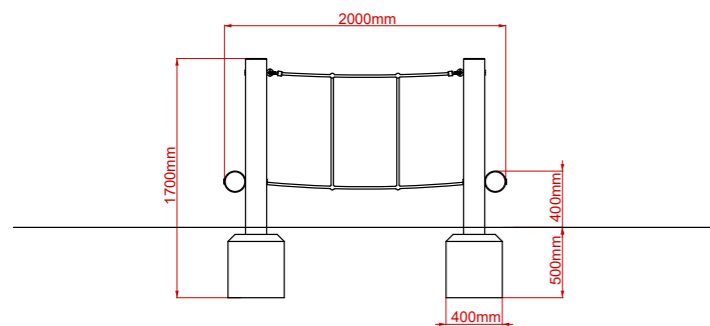

## Product Description:

Burma Bridge

**INSPIRE PLAY**

Plan View

Side View

End View

## Product Specification:

**Dimensions:** L: 2.00m W: 1.00m H: 1.20m  
**Age Range:** 5+ years  
**Play Type:** Active  
**Free Fall Height:** 0.40m  
**Free Space Required:** L: 5.00m W: 4.00m

**Safety Surfacing Area:** 18m<sup>2</sup>  
**Assembly:** Installation Required  
**Mass of Heaviest Part:** kg  
**Dimensions of Largest Part:** L: 1.70m W: 0.15m  
**Conformity to EN1176:** Yes