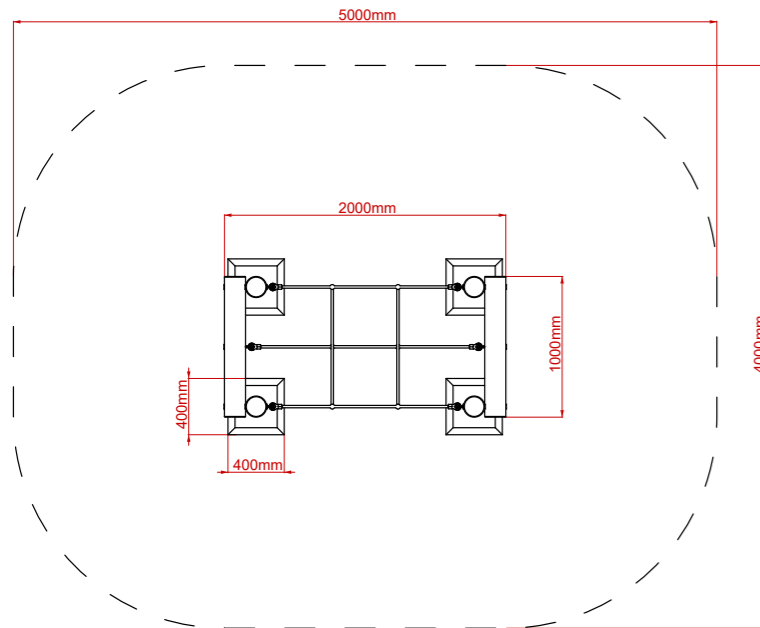

## Product Description:

Burma Bridge

**INSPIRE PLAY**

Plan View

Side View

End View

## Product Specification:

**Dimensions:** L: 2.00m W: 1.00m H: 1.20m  
**Age Range:** 5+ years  
**Play Type:** Active  
**Free Fall Height:** 0.40m  
**Free Space Required:** L: 5.00m W: 4.00m

**Safety Surfacing Area:** 18m<sup>2</sup>  
**Assembly:** Installation Required  
**Mass of Heaviest Part:** kg  
**Dimensions of Largest Part:** L: 1.70m W: 0.15m  
**Conformity to EN1176:** Yes