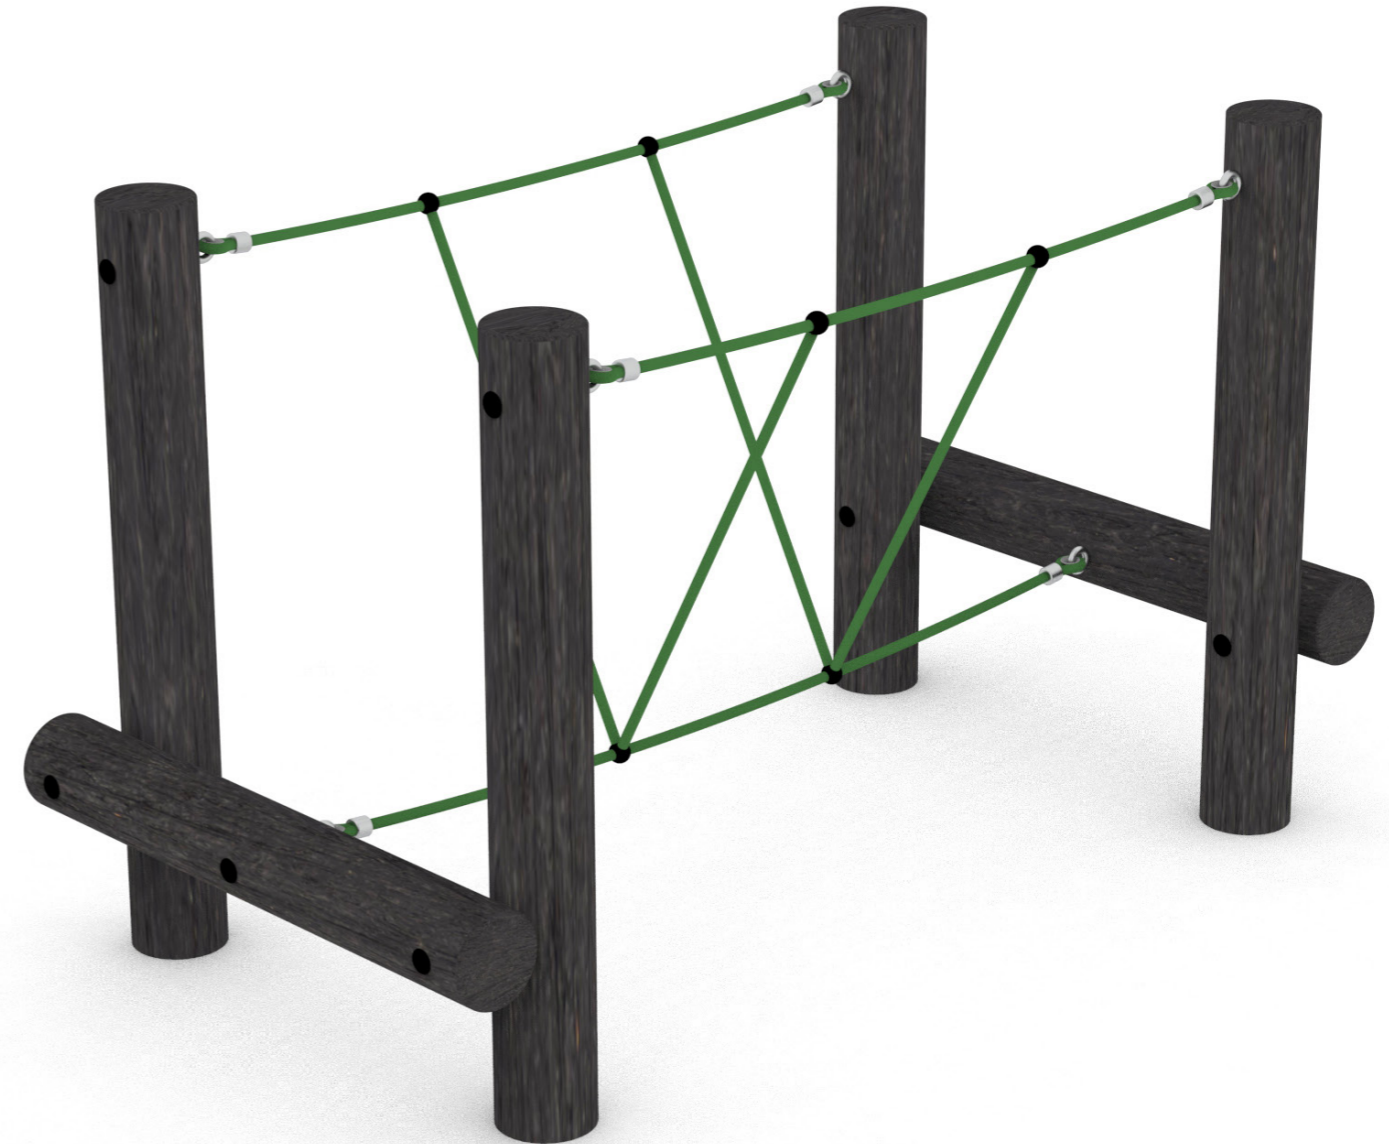

# Play Trail: Burma Bridge

## Product Description:

Burma Bridge

**INSPIRE PLAY**

Plan View

Side View

End View

## Product Specification:

**Dimensions:** L: 2.00m W: 1.00m H: 1.20m  
**Age Range:** 5+ years  
**Play Type:** Active  
**Free Fall Height:** 0.40m  
**Free Space Required:** L: 5.00m W: 4.00m

**Safety Surfacing Area:** 18m<sup>2</sup>  
**Assembly:** Installation Required  
**Mass of Heaviest Part:** kg  
**Dimensions of Largest Part:** L: 1.70m W: 0.15m  
**Conformity to EN1176:** Yes