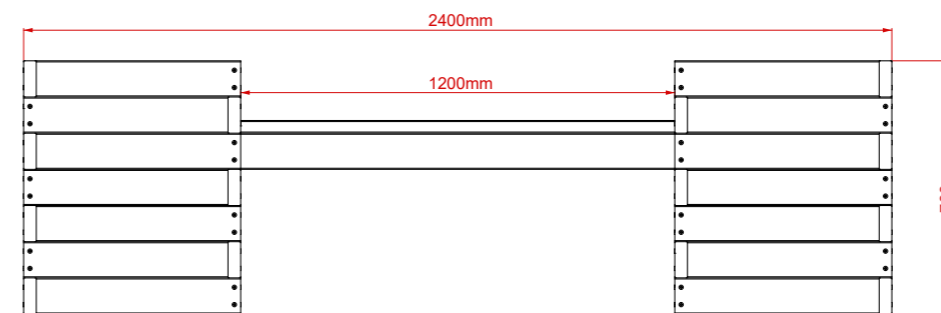

Side View

INSPIRE PLAY

Units 10 & 11
Stonegravels Lane
Chesterfield
S41 7LF

T: 01832 275902
E: sales@inspireplay.co.uk
www.inspireplay.co.uk