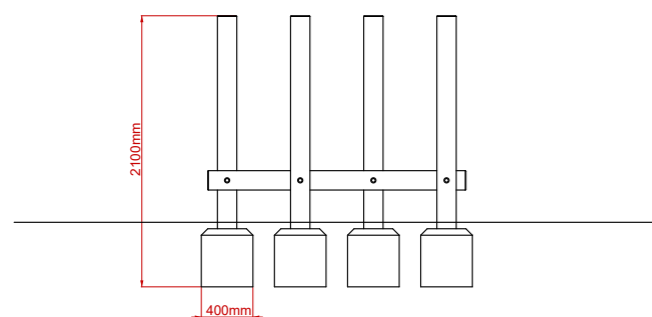

## Product Description:

Balance Weave

**INSPIRE PLAY**

Plan View

Side View

End View

## Product Specification:

**Dimensions:** L: 2.00m W: 0.45m H: 1.60m  
**Age Range:** 0+ years  
**Play Type:** Active  
**Free Fall Height:** 0.40m  
**Free Space Required:** L: 5.00m W: 3.45m

**Safety Surfacing Area:** 16.4m<sup>2</sup>  
**Assembly:** Installation Required  
**Mass of Heaviest Part:** kg  
**Dimensions of Largest Part:** L: 2.10m W: 0.15m  
**Conformity to EN1176:** Yes