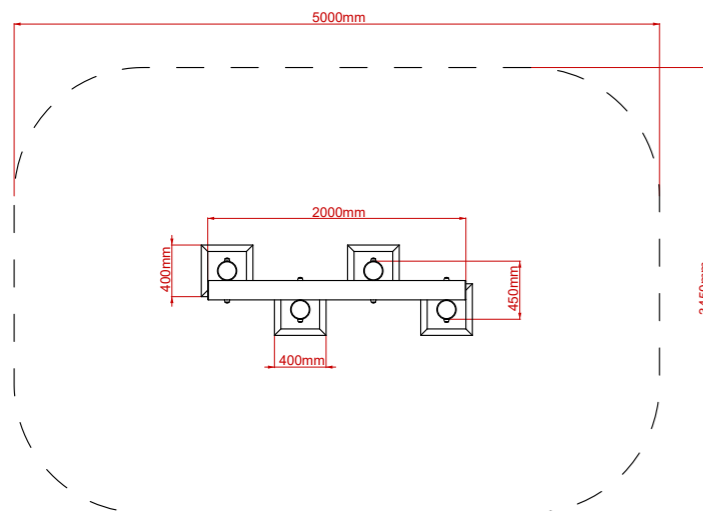

## Product Description:

Balance Weave

**INSPIRE PLAY**

Plan View

Side View

End View

## Product Specification:

**Dimensions:** L: 2.00m W: 0.45m H: 1.60m  
**Age Range:** 0+ years  
**Play Type:** Active  
**Free Fall Height:** 0.40m  
**Free Space Required:** L: 5.00m W: 3.45m

**Safety Surfacing Area:** 16.4m<sup>2</sup>  
**Assembly:** Installation Required  
**Mass of Heaviest Part:** kg  
**Dimensions of Largest Part:** L: 2.10m W: 0.15m  
**Conformity to EN1176:** Yes