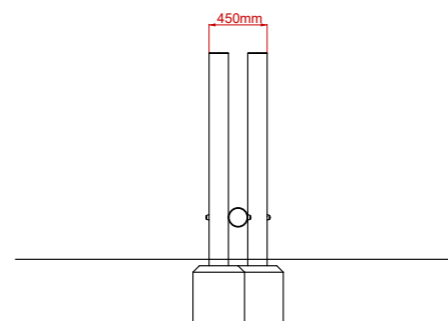

## Product Description:

Balance Weave

**INSPIRE PLAY**

Plan View

Side View

End View

## Product Specification:

**Dimensions:** L: 2.00m W: 0.45m H: 1.60m  
**Age Range:** 0+ years  
**Play Type:** Active  
**Free Fall Height:** 0.40m  
**Free Space Required:** L: 5.00m W: 3.45m

**Safety Surfacing Area:** 16.4m<sup>2</sup>  
**Assembly:** Installation Required  
**Mass of Heaviest Part:** kg  
**Dimensions of Largest Part:** L: 2.10m W: 0.15m  
**Conformity to EN1176:** Yes