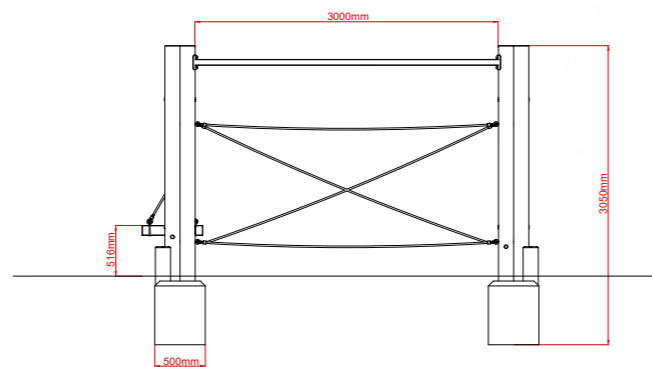

Play Trail: Activity Cube

INSPIRE PLAY

Product Description:

1. Drop Rope Traverse
2. Cross Rope Traverse
3. Hanging Log Traverse
4. Traverse Crossing
5. Stepping Stones x 4

Plan View

Side View

End View

Product Specification:

Dimensions: L: 3.91m W: 3.54m H: 2.35m
Age Range: 5+ years
Play Type: Active
Free Fall Height: 0.51m
Free Space Required: L: 6.45m W: 6.30m

Safety Surfacing Area: 38.7m²
Assembly: Installation Required
Mass of Heaviest Part: kg
Dimensions of Largest Part: L: 3.05m W: 0.15m
Conformity to EN1176: Yes