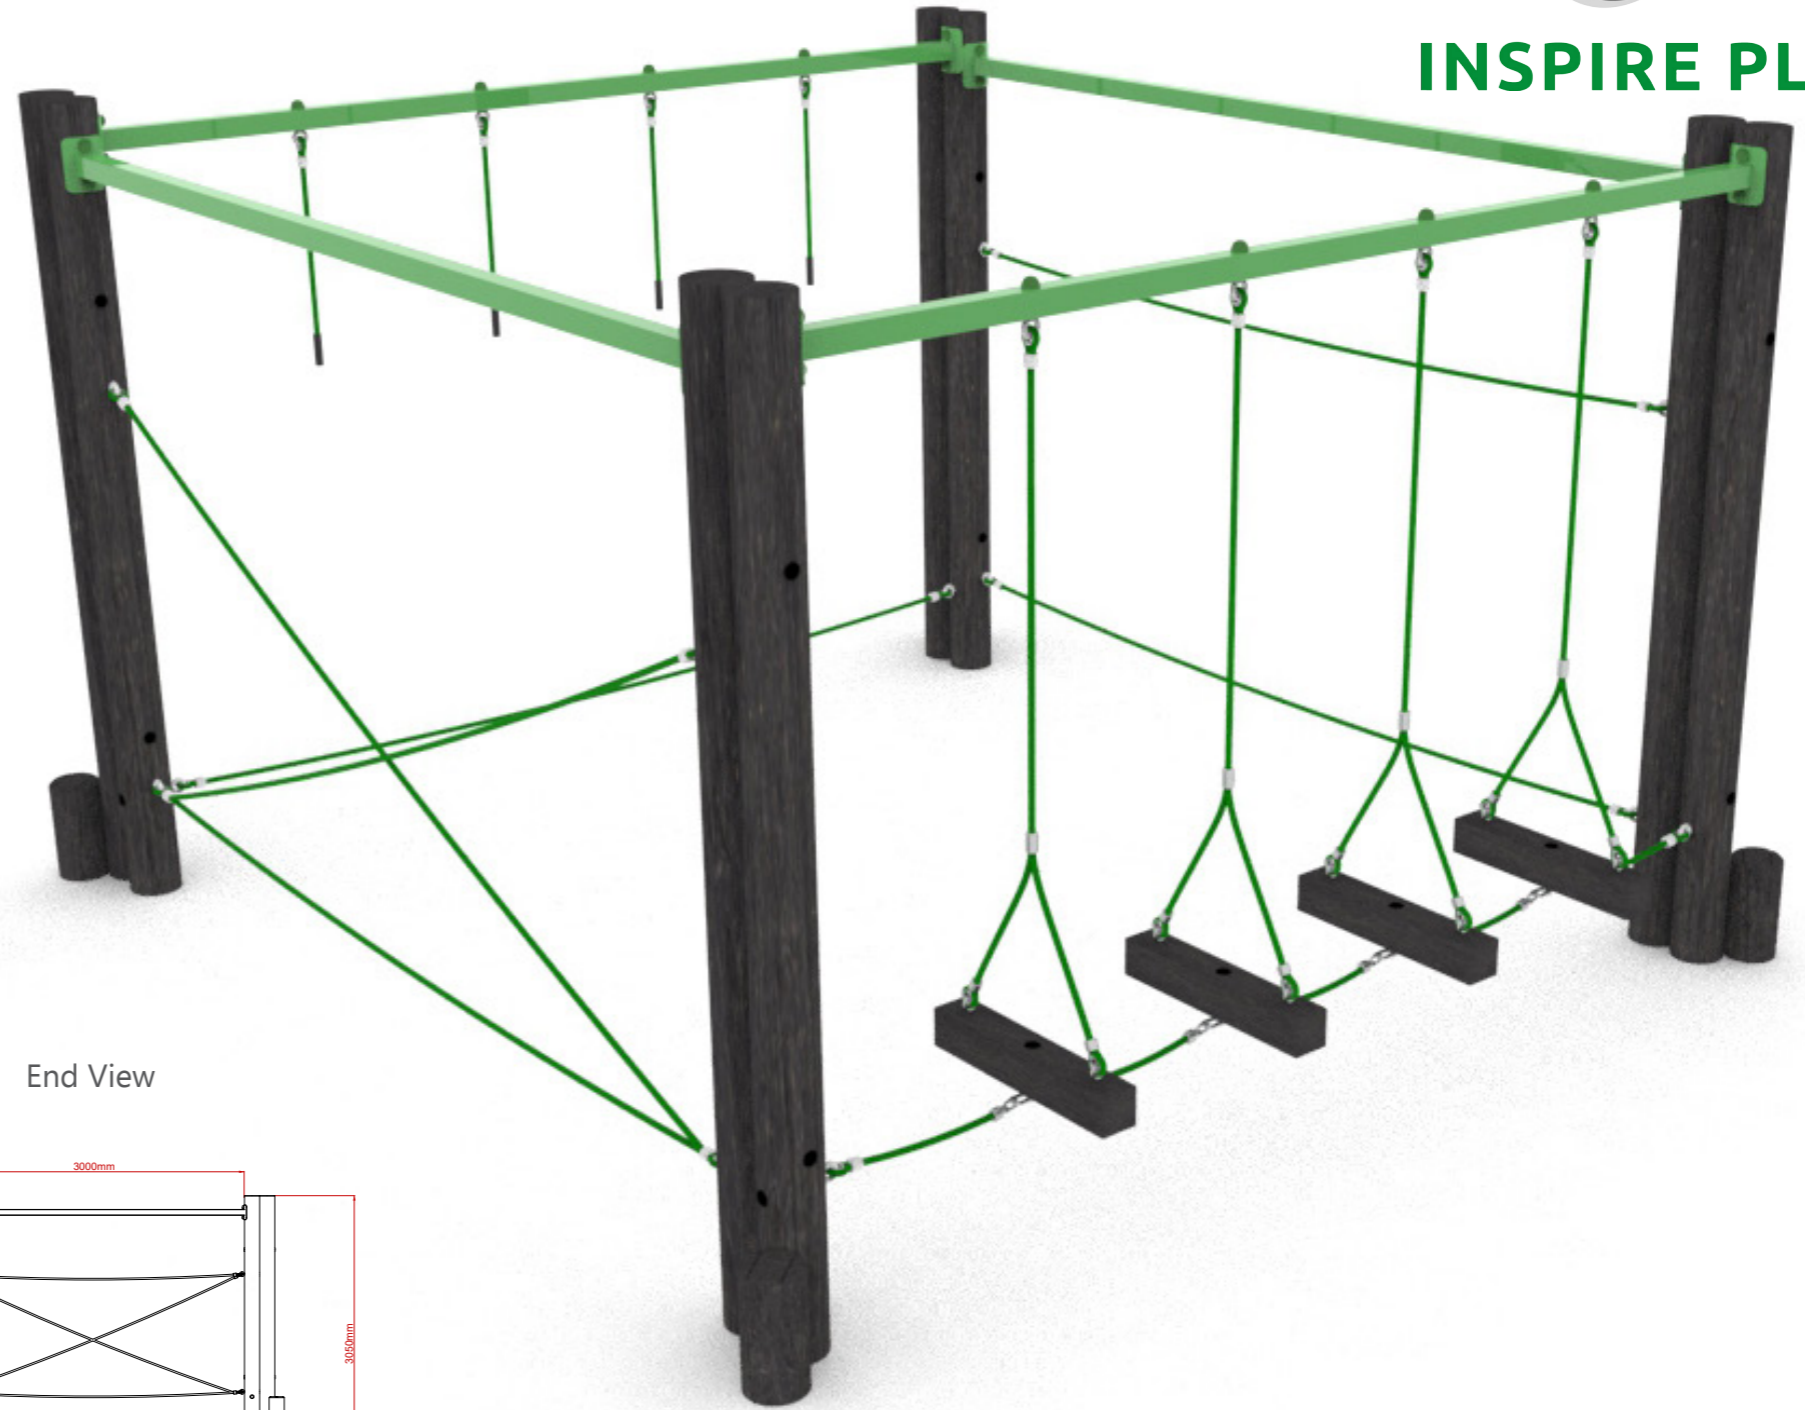

Play Trail: Activity Cube

INSPIRE PLAY

Product Description:

1. Drop Rope Traverse
2. Cross Rope Traverse
3. Hanging Log Traverse
4. Traverse Crossing
5. Stepping Stones x 4

Plan View

Side View

End View

Product Specification:

Dimensions: L: 3.91m W: 3.54m H: 2.35m
Age Range: 5+ years
Play Type: Active
Free Fall Height: 0.51m
Free Space Required: L: 6.45m W: 6.30m

Safety Surfacing Area: 38.7m²
Assembly: Installation Required
Mass of Heaviest Part: kg
Dimensions of Largest Part: L: 3.05m W: 0.15m
Conformity to EN1176: Yes