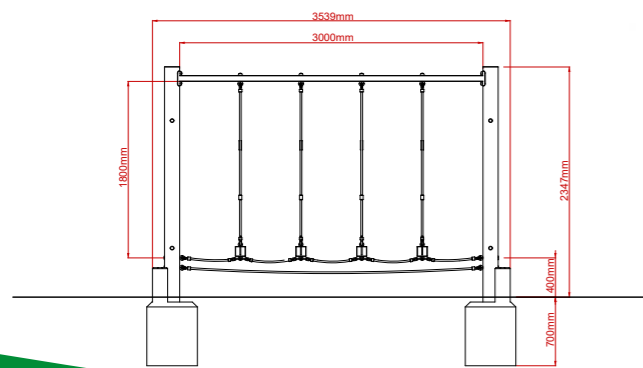

Play Trail: Activity Cube

INSPIRE PLAY

Product Description:

1. Drop Rope Traverse
2. Cross Rope Traverse
3. Hanging Log Traverse
4. Traverse Crossing
5. Stepping Stones x 4

Plan View

Side View

End View

Product Specification:

Dimensions: L: 3.91m W: 3.54m H: 2.35m
Age Range: 5+ years
Play Type: Active
Free Fall Height: 0.51m
Free Space Required: L: 6.45m W: 6.30m

Safety Surfacing Area: 38.7m²
Assembly: Installation Required
Mass of Heaviest Part: kg
Dimensions of Largest Part: L: 3.05m W: 0.15m
Conformity to EN1176: Yes