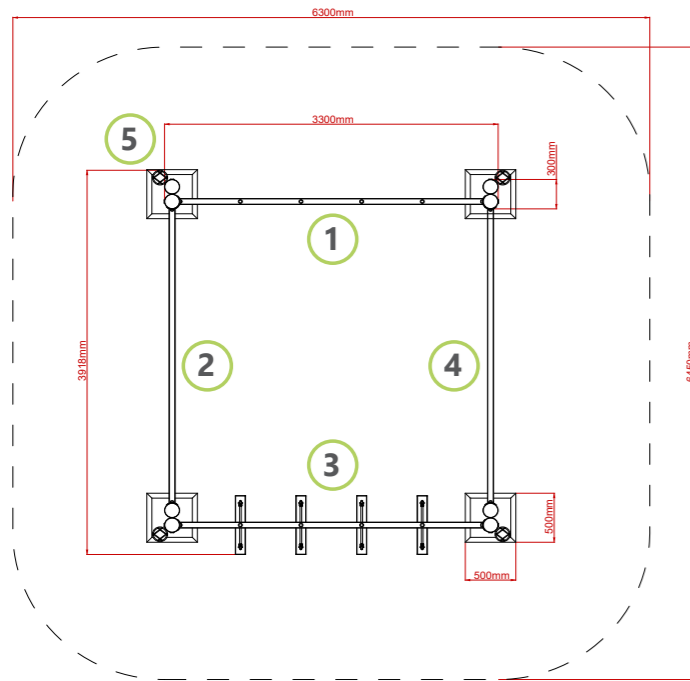

Play Trail: Activity Cube

INSPIRE PLAY

Product Description:

1. Drop Rope Traverse
2. Cross Rope Traverse
3. Hanging Log Traverse
4. Traverse Crossing
5. Stepping Stones x 4

Plan View

Side View

End View

Product Specification:

Dimensions: L: 3.91m W: 3.54m H: 2.35m
Age Range: 5+ years
Play Type: Active
Free Fall Height: 0.51m
Free Space Required: L: 6.45m W: 6.30m

Safety Surfacing Area: 38.7m²
Assembly: Installation Required
Mass of Heaviest Part: kg
Dimensions of Largest Part: L: 3.05m W: 0.15m
Conformity to EN1176: Yes