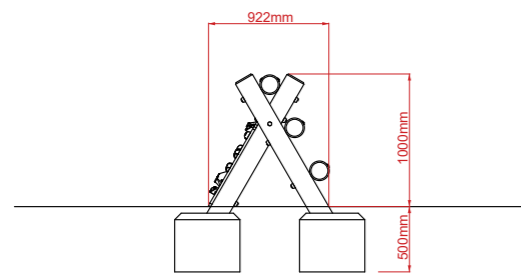

# Play Trail: A-Frame Climber 1m/ Rock Wall & Log Climber

**INSPIRE PLAY**

**Product Description:**

A-Frame Climber 1m / Rock Wall & Log Climber

Plan View

Side View

End View

**Product Specification:**

**Dimensions:** L: 0.92m W: 1.50m H: 1.00m  
**Age Range:** 3+ years  
**Play Type:** Imaginative  
**Free Fall Height:** 1.00m  
**Free Space Required:** L: 3.50m W: 4.50m

**Safety Surfacing Area:** 16.7m<sup>2</sup>  
**Assembly:** Installation Required  
**Mass of Heaviest Part:** kg  
**Dimensions of Largest Part:** NA  
**Conformity to EN1176:** Yes