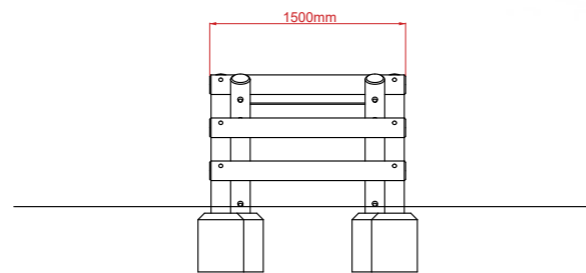

# Play Trail: A-Frame Climber 1m/ Rock Wall & Log Climber

**INSPIRE PLAY**

**Product Description:**

A-Frame Climber 1m / Rock Wall & Log Climber

Plan View

Side View

End View

**Product Specification:**

**Dimensions:** L: 0.92m W: 1.50m H: 1.00m  
**Age Range:** 3+ years  
**Play Type:** Imaginative  
**Free Fall Height:** 1.00m  
**Free Space Required:** L: 3.50m W: 4.50m

**Safety Surfacing Area:** 16.7m<sup>2</sup>  
**Assembly:** Installation Required  
**Mass of Heaviest Part:** kg  
**Dimensions of Largest Part:** NA  
**Conformity to EN1176:** Yes