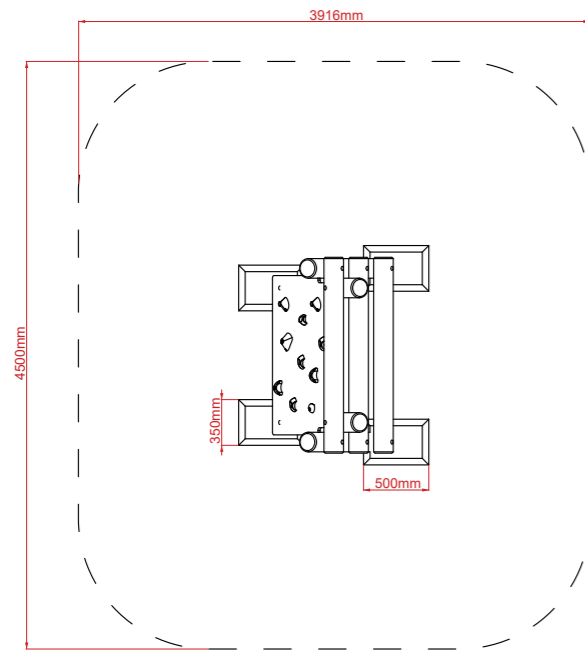

# Play Trail: A-Frame Climber 1m/ Rock Wall & Log Climber

**INSPIRE PLAY**

**Product Description:**

A-Frame Climber 1m / Rock Wall & Log Climber

Plan View

Side View

End View

**Product Specification:**

**Dimensions:** L: 0.92m W: 1.50m H: 1.00m  
**Age Range:** 3+ years  
**Play Type:** Imaginative  
**Free Fall Height:** 1.00m  
**Free Space Required:** L: 3.50m W: 4.50m

**Safety Surfacing Area:** 16.7m<sup>2</sup>  
**Assembly:** Installation Required  
**Mass of Heaviest Part:** kg  
**Dimensions of Largest Part:** NA  
**Conformity to EN1176:** Yes