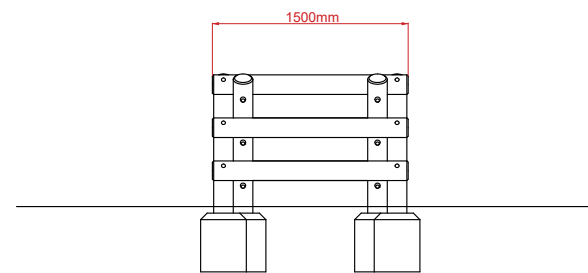

## Product Description:

A-Frame Climber 1m / Log Climber

Plan View

Side View

End View

## Product Specification:

**Dimensions:** L: 0.92m W: 1.50m H: 1.00m  
**Age Range:** 3+ years  
**Play Type:** Imaginative  
**Free Fall Height:** 1.00m  
**Free Space Required:** L: 3.50m W: 4.50m

**Safety Surfacing Area:** 16.7m<sup>2</sup>  
**Assembly:** Installation Required  
**Mass of Heaviest Part:** kg  
**Dimensions of Largest Part:** NA  
**Conformity to EN1176:** Yes