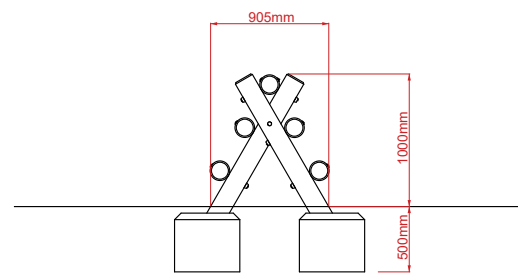

## Product Description:

A-Frame Climber 1m / Log Climber

Plan View

Side View

End View

## Product Specification:

**Dimensions:** L: 0.92m W: 1.50m H: 1.00m  
**Age Range:** 3+ years  
**Play Type:** Imaginative  
**Free Fall Height:** 1.00m  
**Free Space Required:** L: 3.50m W: 4.50m

**Safety Surfacing Area:** 16.7m<sup>2</sup>  
**Assembly:** Installation Required  
**Mass of Heaviest Part:** kg  
**Dimensions of Largest Part:** NA  
**Conformity to EN1176:** Yes