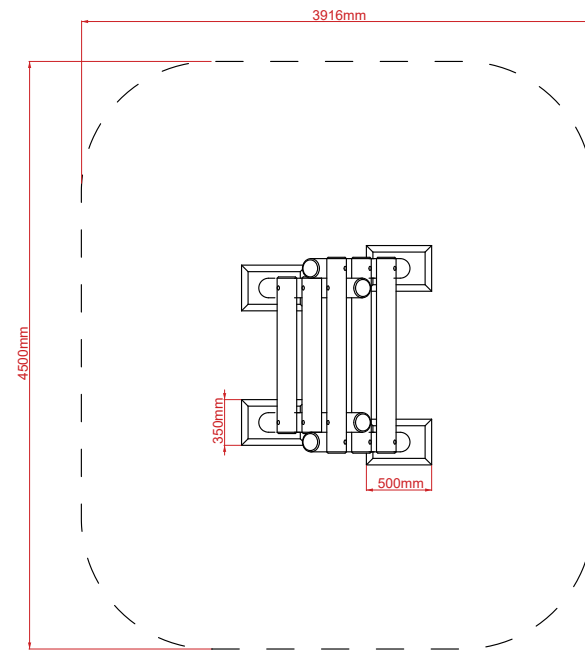

# Play Trail: A-Frame Climber 1m/ Log Climber

**INSPIRE PLAY**

## Product Description:

A-Frame Climber 1m / Log Climber

Plan View

Side View

End View

## Product Specification:

**Dimensions:** L: 0.92m W: 1.50m H: 1.00m  
**Age Range:** 3+ years  
**Play Type:** Imaginative  
**Free Fall Height:** 1.00m  
**Free Space Required:** L: 3.50m W: 4.50m

**Safety Surfacing Area:** 16.7m<sup>2</sup>  
**Assembly:** Installation Required  
**Mass of Heaviest Part:** kg  
**Dimensions of Largest Part:** NA  
**Conformity to EN1176:** Yes