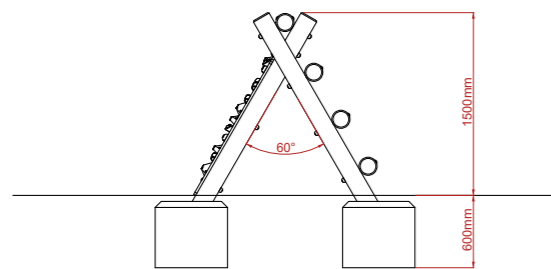

Play Trail: A-Frame Climber 1.5m/ Rock Wall & Log Climber

INSPIRE PLAY

Product Description:

A-Frame Climber 1.5m / Rock Wall & Log Climber

Plan View

Side View

End View

Product Specification:

Dimensions: L: 1.52m W: 1.50m H: 1.50m
Age Range: 5+ years
Play Type: Imaginative
Free Fall Height: 1.50m
Free Space Required: L: 4.52mm W: 4.50m

Safety Surfacing Area: 19.5m²
Assembly: Installation Required
Mass of Heaviest Part: kg
Dimensions of Largest Part: NA
Conformity to EN1176: Yes