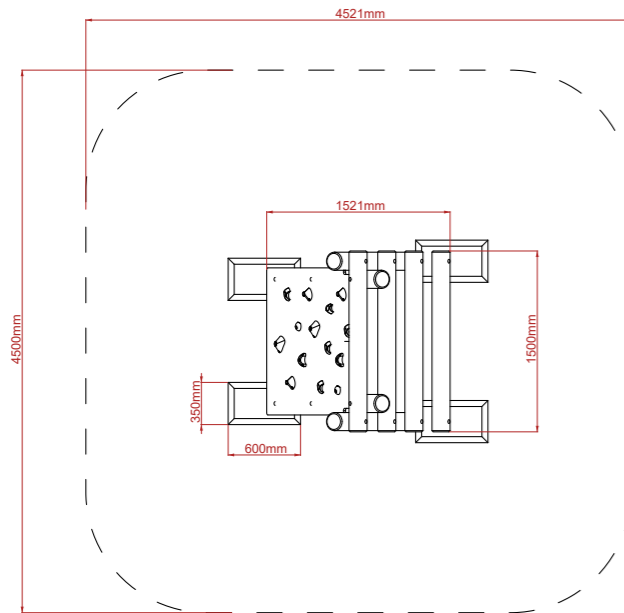

Play Trail: A-Frame Climber 1.5m/ Rock Wall & Log Climber

INSPIRE PLAY

Product Description:

A-Frame Climber 1.5m / Rock Wall & Log Climber

Plan View

Side View

End View

Product Specification:

Dimensions: L: 1.52m W: 1.50m H: 1.50m
Age Range: 5+ years
Play Type: Imaginative
Free Fall Height: 1.50m
Free Space Required: L: 4.52mm W: 4.50m

Safety Surfacing Area: 19.5m²
Assembly: Installation Required
Mass of Heaviest Part: kg
Dimensions of Largest Part: NA
Conformity to EN1176: Yes