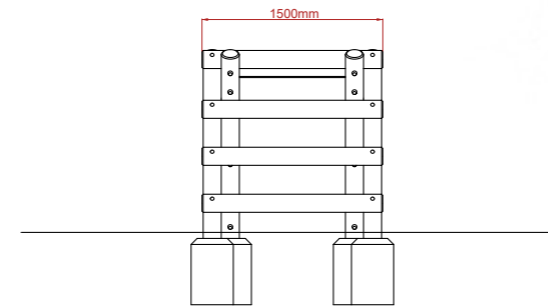

Play Trail: A-Frame Climber 1.5m/ Rock Wall & Log Climber

INSPIRE PLAY

Product Description:

A-Frame Climber 1.5m / Rock Wall & Log Climber

Plan View

Side View

End View

Product Specification:

Dimensions: L: 1.52m W: 1.50m H: 1.50m
Age Range: 5+ years
Play Type: Imaginative
Free Fall Height: 1.50m
Free Space Required: L: 4.52mm W: 4.50m

Safety Surfacing Area: 19.5m²
Assembly: Installation Required
Mass of Heaviest Part: kg
Dimensions of Largest Part: NA
Conformity to EN1176: Yes