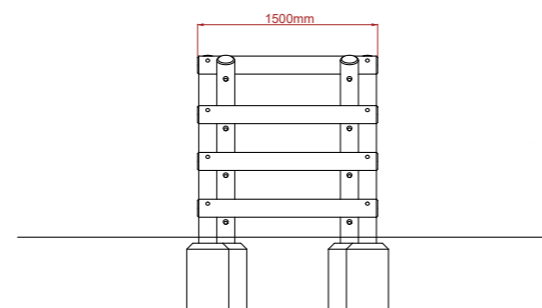

Play Trail: A-Frame Climber 1.5m/ Log Climber

INSPIRE PLAY

Product Description:

A-Frame Climber 1.5m / Log Climber

Plan View

Side View

End View

Product Specification:

Dimensions: L: 1.52m W: 1.50m H: 1.50m
Age Range: 5+ years
Play Type: Imaginative
Free Fall Height: 1.50m
Free Space Required: L: 4.52m W: 4.50m

Safety Surfacing Area: 19.5m²
Assembly: Installation Required
Mass of Heaviest Part: kg
Dimensions of Largest Part: NA
Conformity to EN1176: Yes