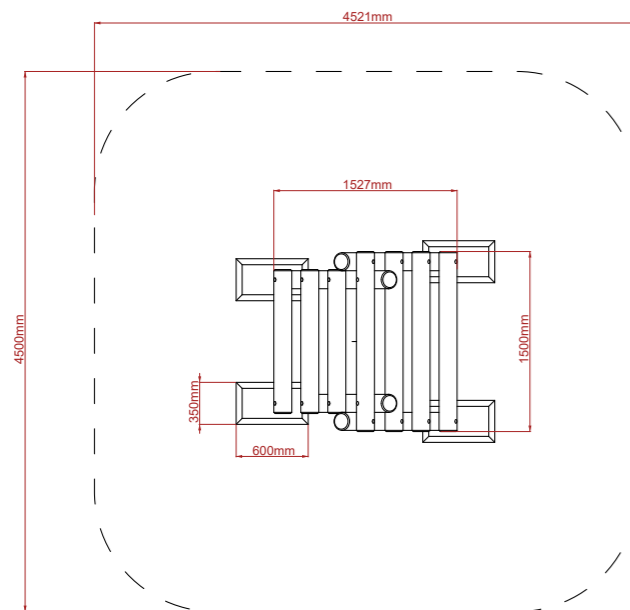

Play Trail: A-Frame Climber 1.5m/ Log Climber

INSPIRE PLAY

Product Description:

A-Frame Climber 1.5m / Log Climber

Plan View

Side View

End View

Product Specification:

Dimensions: L: 1.52m W: 1.50m H: 1.50m
Age Range: 5+ years
Play Type: Imaginative
Free Fall Height: 1.50m
Free Space Required: L: 4.52m W: 4.50m

Safety Surfacing Area: 19.5m²
Assembly: Installation Required
Mass of Heaviest Part: kg
Dimensions of Largest Part: NA
Conformity to EN1176: Yes