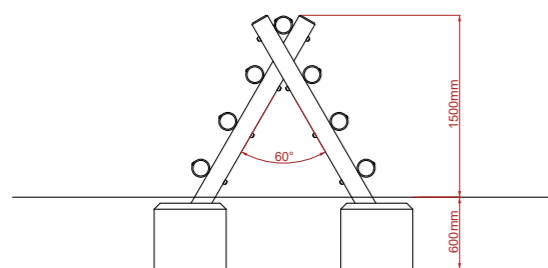

Play Trail: A-Frame Climber 1.5m/ Log Climber

INSPIRE PLAY

Product Description:

A-Frame Climber 1.5m / Log Climber

Plan View

Side View

End View

Product Specification:

Dimensions: L: 1.52m W: 1.50m H: 1.50m
Age Range: 5+ years
Play Type: Imaginative
Free Fall Height: 1.50m
Free Space Required: L: 4.52m W: 4.50m

Safety Surfacing Area: 19.5m²
Assembly: Installation Required
Mass of Heaviest Part: kg
Dimensions of Largest Part: NA
Conformity to EN1176: Yes