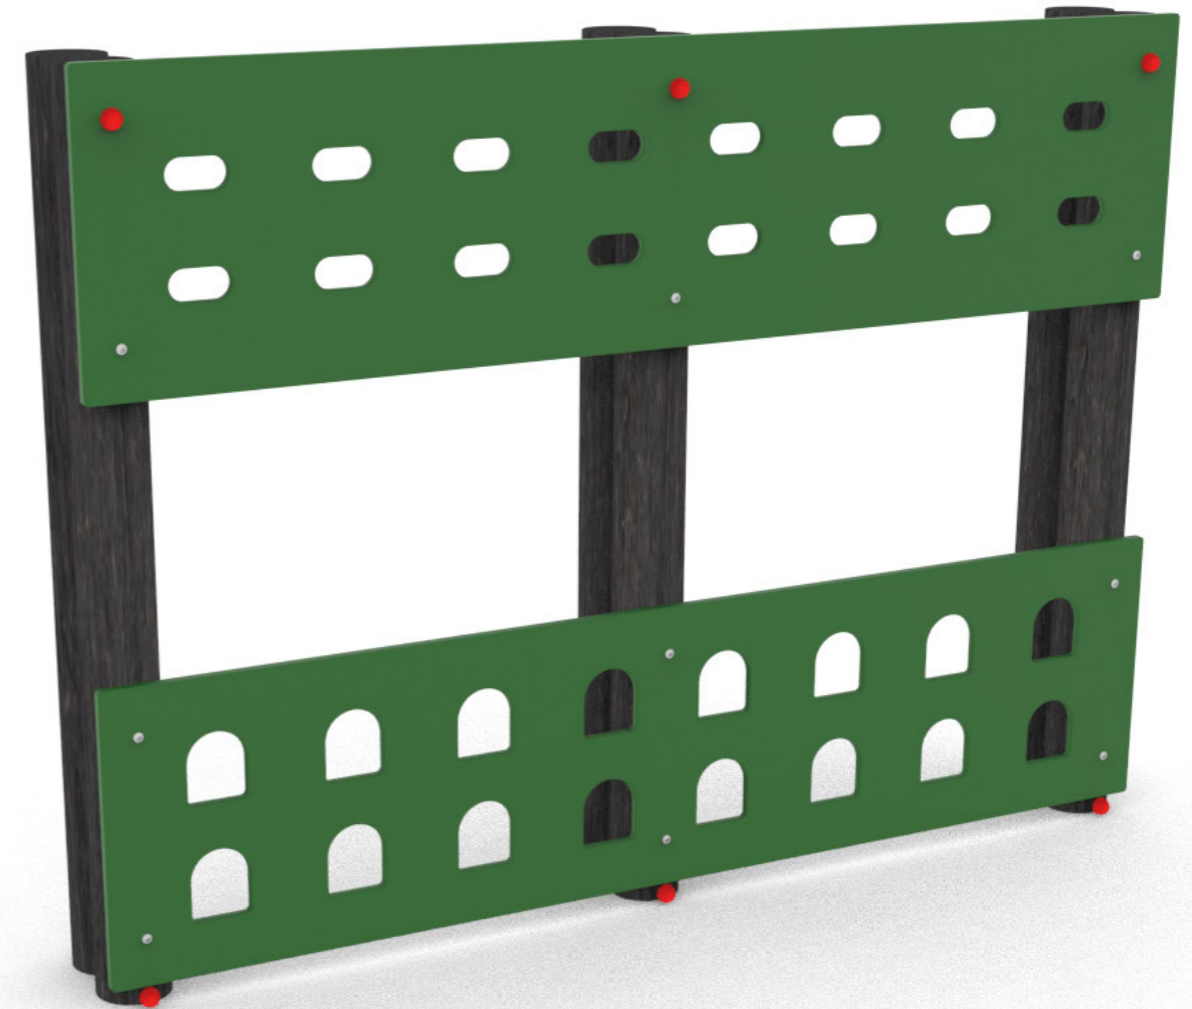

# Play Trail: Double Traverse Wall

## Product Description:

Double Traverse Wall

Plan View

Side View

End View

## Product Specification:

**Dimensions:** L: 2.44m W: 0.32m H: 1.80m  
**Age Range:** 5+ years  
**Play Type:** Active  
**Free Fall Height:** 0.65m  
**Free Space Required:** L: 5.00m W: 4.00m

**Safety Surfacing Area:** 14.4m<sup>2</sup>  
**Assembly:** Installation Required  
**Mass of Heaviest Part:** kg  
**Dimensions of Largest Part:** L: 2.40m W: 0.15m  
**Conformity to EN1176:** Yes