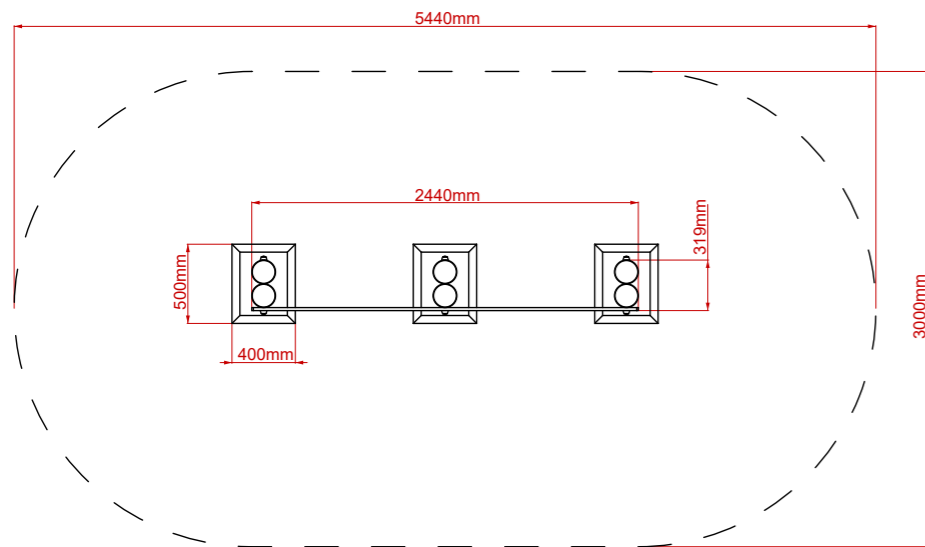

## Product Description:

Double Traverse Wall

Plan View

Side View

End View

## Product Specification:

**Dimensions:** L: 2.44m W: 0.32m H: 1.80m  
**Age Range:** 5+ years  
**Play Type:** Active  
**Free Fall Height:** 0.65m  
**Free Space Required:** L: 5.00m W: 4.00m

**Safety Surfacing Area:** 14.4m<sup>2</sup>  
**Assembly:** Installation Required  
**Mass of Heaviest Part:** kg  
**Dimensions of Largest Part:** L: 2.40m W: 0.15m  
**Conformity to EN1176:** Yes