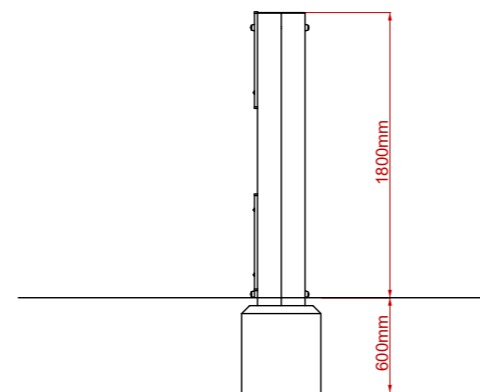

## Product Description:

Double Traverse Wall

Plan View

Side View

End View

## Product Specification:

**Dimensions:** L: 2.44m W: 0.32m H: 1.80m  
**Age Range:** 5+ years  
**Play Type:** Active  
**Free Fall Height:** 0.65m  
**Free Space Required:** L: 5.00m W: 4.00m

**Safety Surfacing Area:** 14.4m<sup>2</sup>  
**Assembly:** Installation Required  
**Mass of Heaviest Part:** kg  
**Dimensions of Largest Part:** L: 2.40m W: 0.15m  
**Conformity to EN1176:** Yes