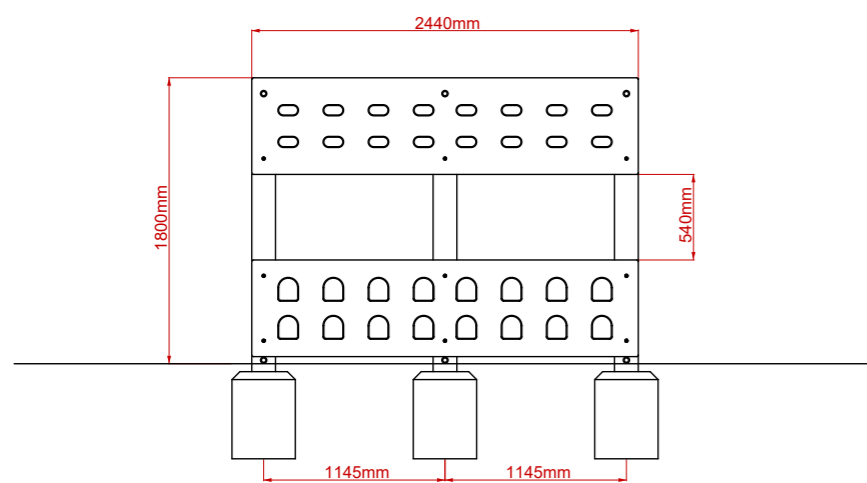

## Product Description:

Double Traverse Wall

Plan View

Side View

End View

## Product Specification:

**Dimensions:** L: 2.44m W: 0.32m H: 1.80m  
**Age Range:** 5+ years  
**Play Type:** Active  
**Free Fall Height:** 0.65m  
**Free Space Required:** L: 5.00m W: 4.00m

**Safety Surfacing Area:** 14.4m<sup>2</sup>  
**Assembly:** Installation Required  
**Mass of Heaviest Part:** kg  
**Dimensions of Largest Part:** L: 2.40m W: 0.15m  
**Conformity to EN1176:** Yes